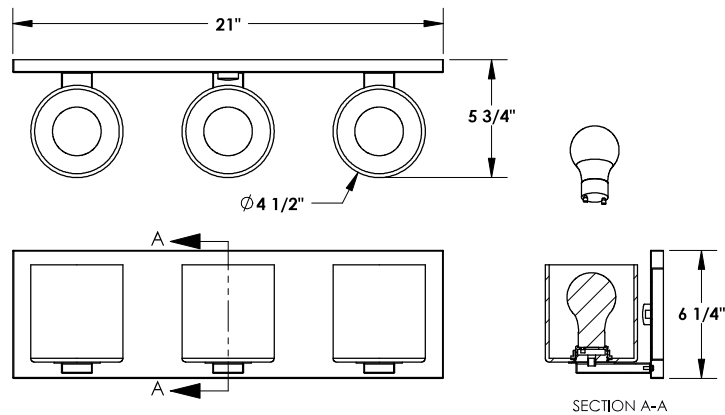

TOP BRASS LIGHTING

CALVERT ST VANITY SCONCE C-843
shown in Brushed Nickel finish,
with opal glass shades and
GU24 sockets for 10w LED bulbs (3.9" MOL)

Top Brass Lighting, 1719 Whitehead Rd, Baltimore, MD 21207
sales@topbrasslighting.com ph: 410-298-8100