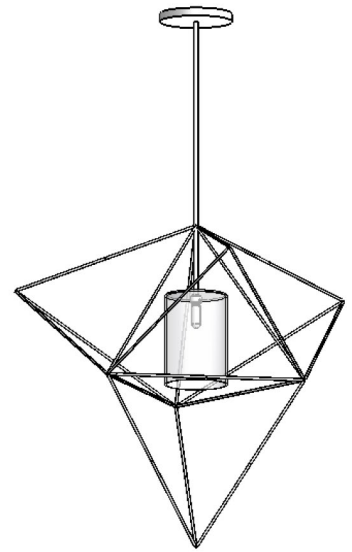

TOP BRASS LIGHTING

there is one central pyramid,
with 3 surrounding it,
and one more below.

120v. 50w. halogen bulb

black paint on steel

C-844
Pyramids fixture
July 21, 2014