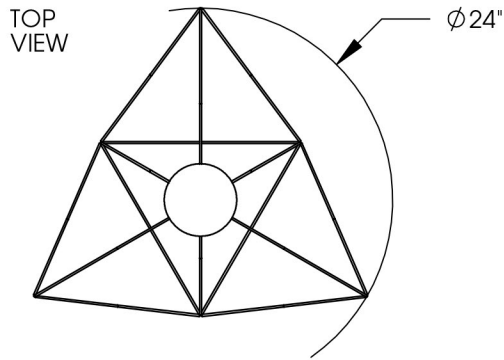

TOP BRASS LIGHTING

there is one central pyramid,
with 3 surrounding it,
and one more below.

120v. 50w. halogen bulb

black paint on steel

C-844
Pyramids fixture
July 21, 2014