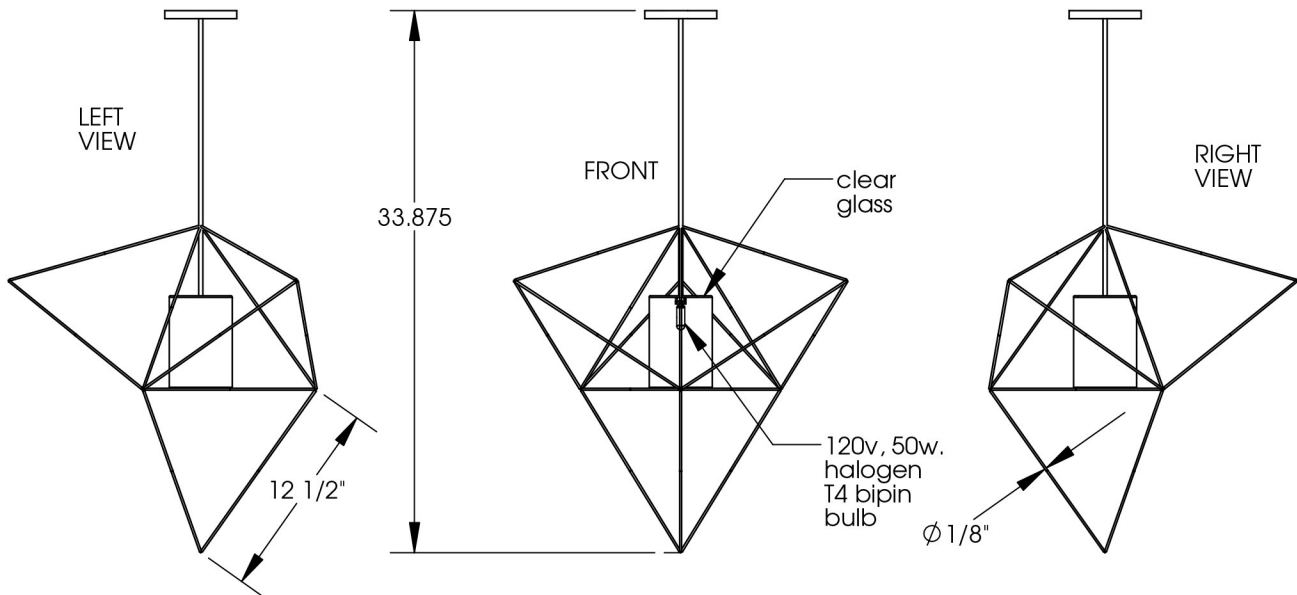

TOP BRASS LIGHTING

there is one central pyramid,
with 3 surrounding it,
and one more below.

120v. 50w. halogen bulb

black paint on steel

C-844
Pyramids fixture
July 21, 2014