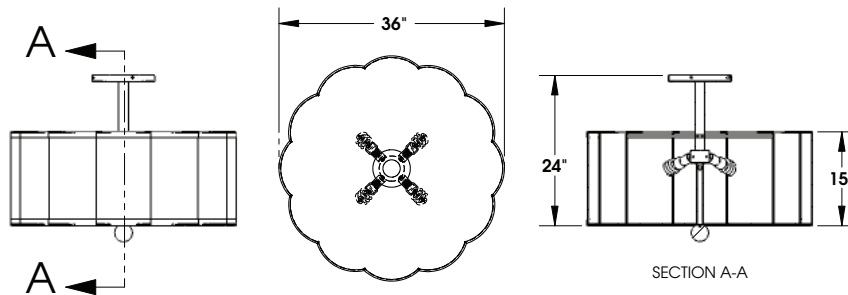

## Top Brass, PETALS SHADE FIXTURE #C-855

shown in Medium Antique Brass finish,  
with Off-White Linen shade, opal acrylic diffuser,  
and clear crystal finial.  
36" diameter x 22" drop  
4 x medium base sockets, UL for 25w per socket