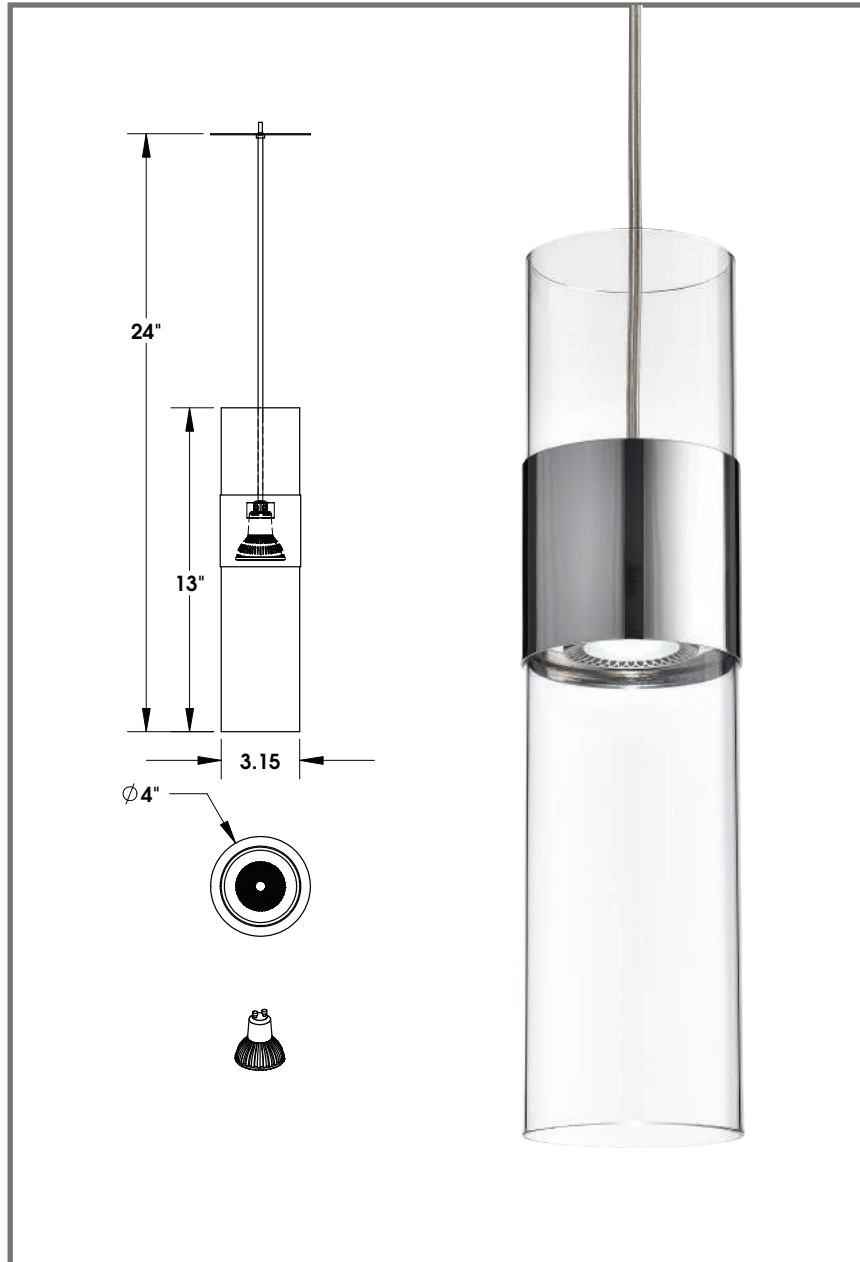

TOP BRASS LIGHTING

SENECA PENDANT #C-877
shown in Polished Chrome finish
with clear glass shade and GU10 socket.
Suggested bulb by TCP, 7w 525 Lumens,
120v dimmable 20-degree or 40-degree spot, 3000K.

Top Brass Lighting, 1719 Whitehead Rd, Baltimore, MD 21207
kirk.laughton@topbrasslighting.com ph: 410-298-8100