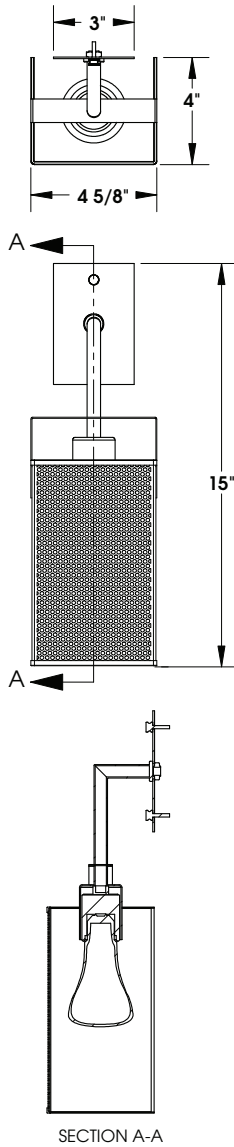

TOP BRASS LIGHTING

VALLEY FORGE SCONCE C-878

This sconce is shown in Brushed Nickel finish, with a perforated metal shade with a translucent liner.

It is UL for a 15w. medium base bulb.

This sconce mounts only to a rectangular switch box.