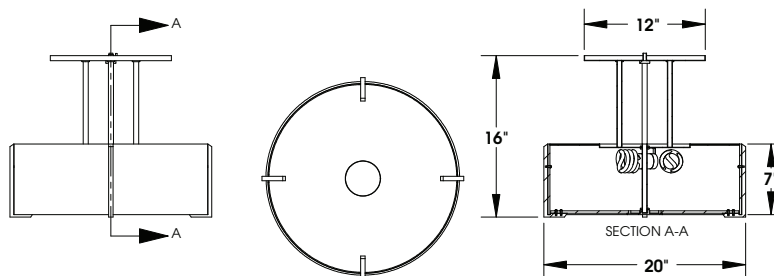

TOP BRASS LIGHTING

Type "A" for
BROMPTON HOUSE

LUNA PENDANT C-901-BRUN
Brushed Nickel and opal acrylic finishes,
3 x GU24 sockets, UL for 18w twist bulbs,
screen at top for insect control.

Top Brass Lighting, 1719 Whitehead Rd, Baltimore, MD 21207
sales@topbrasslighting.com ph: 410-298-8100