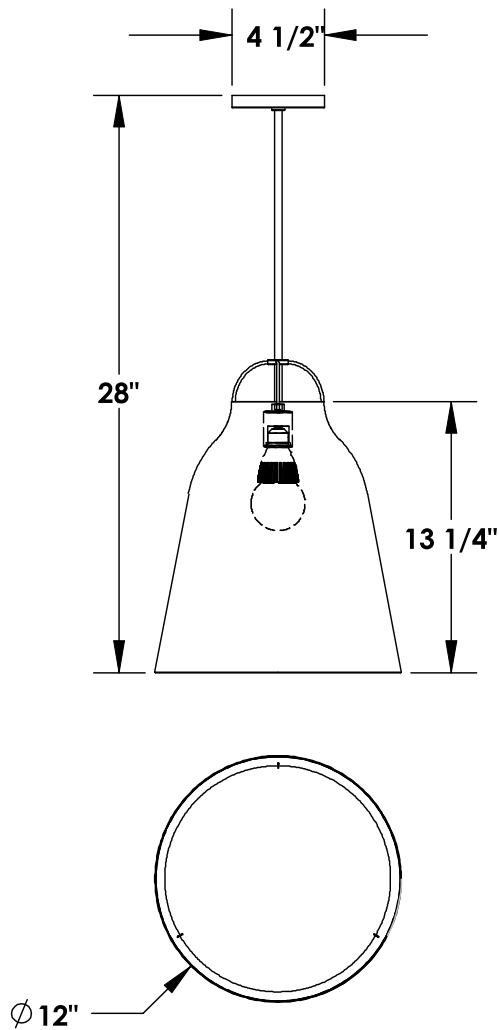

# TOP BRASS LIGHTING

## C-902 REDFORD PENDANT

The metal shade is shown in a Dark Oxide finish (white inside), with a red metal stem, nickel shade holder, and opal acrylic diffuser. 20w. medium base socket for LED bulb (by others), 13.25" tall x 12" diameter, overall drop TBD.