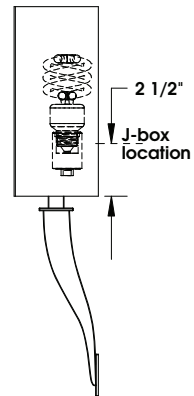

# TOP BRASS LIGHTING

TOP BRASS # C-905-BRUN  
Brushed Nickel Leaf finish on metal,  
Off-white linen shade  
opal acrylic diffuser at bottom, metal screen at top  
18.5" tall x 6" wide x 4" extension  
25w GU24 socket