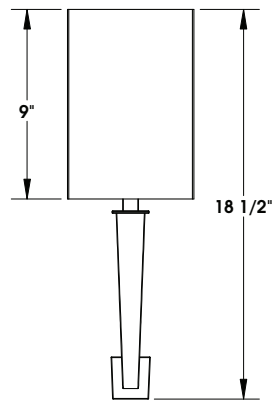

# TOP BRASS LIGHTING

TOP BRASS # C-905-BRUN  
Brushed Nickel Leaf finish on metal,  
Off-white linen shade  
opal acrylic diffuser at bottom, metal screen at top  
18.5" tall x 6" wide x 4" extension  
25w GU24 socket