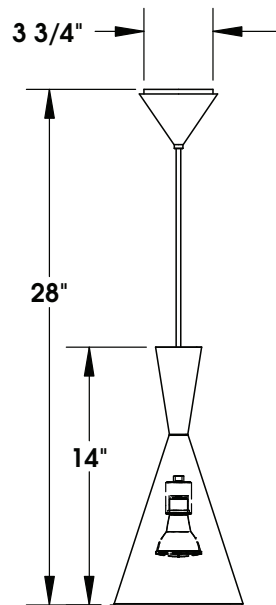

TOP BRASS LIGHTING

CUSTOM PENDANT C-906
28" tall x 7" diameter
steel with semi-gloss black paint, with
25w medium base socket

Top Brass Lighting, 1719 Whitehead Rd, Baltimore, MD 21207
sales@topbrasslighting.com ph: 410-298-8100