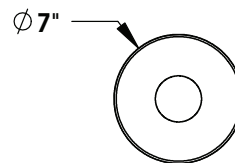

TOP BRASS LIGHTING

CUSTOM PENDANT C-906
28" tall x 7" diameter
steel with semi-gloss black paint, with
25w medium base socket

Top Brass Lighting, 1719 Whitehead Rd, Baltimore, MD 21207
sales@topbrasslighting.com ph: 410-298-8100