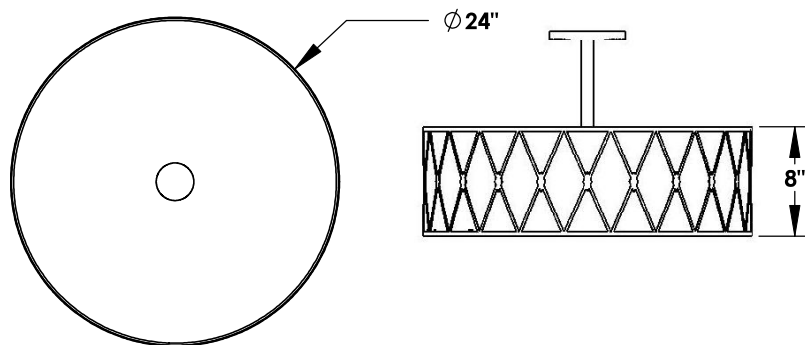

TOP BRASS LIGHTING

WARWICK PENDANT C-909
24" diameter x 15" overall drop
Offwhite medium weight linen shade surrounded
by laser-cut metal, finish TBD. Dedicated LED emitter
28w. or 35 w 3000K, for 120/277v.