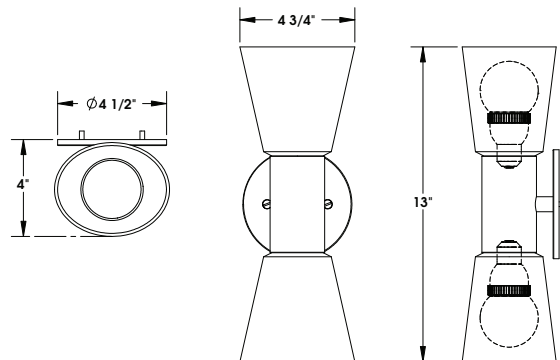

# TOP BRASS LIGHTING

TOP BRASS #C-912-BRUN

13" Sconce with frosted glass cones, medium base sockets (bulbs by others),  
Brushed Nickel finish, 4.75" wide x 4" extension

Top Brass Lighting, 1719 Whitehead Rd, Baltimore, MD 21207  
sales@topbrasslighting.com ph: 410-298-8100