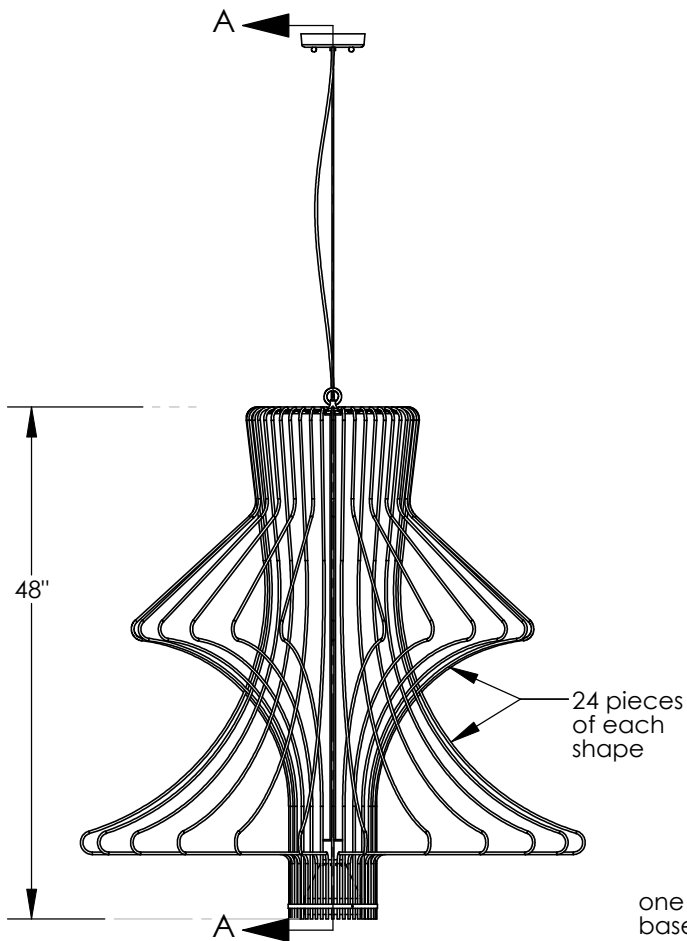

TOP BRASS LIGHTING

one medium base socket

max 25w.
PAR38
bulb by
others

SECTION A-A

**OVERALL
DROP 108"**