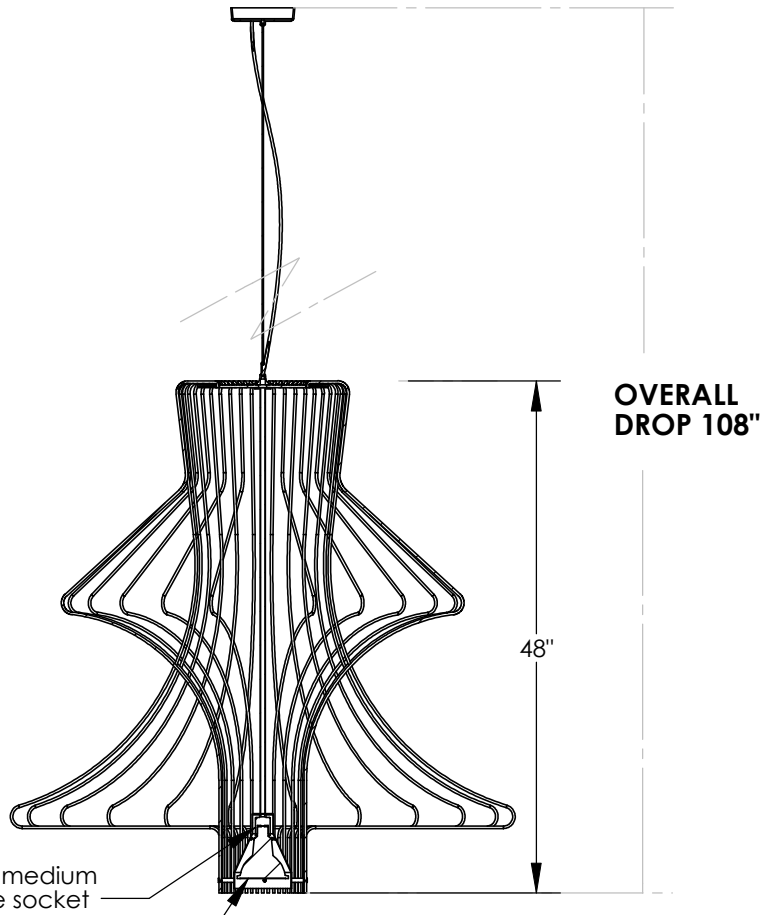

TOP BRASS LIGHTING

one medium base socket

max 25w.
PAR38
bulb by
others

SECTION A-A

**OVERALL
DROP 108"**