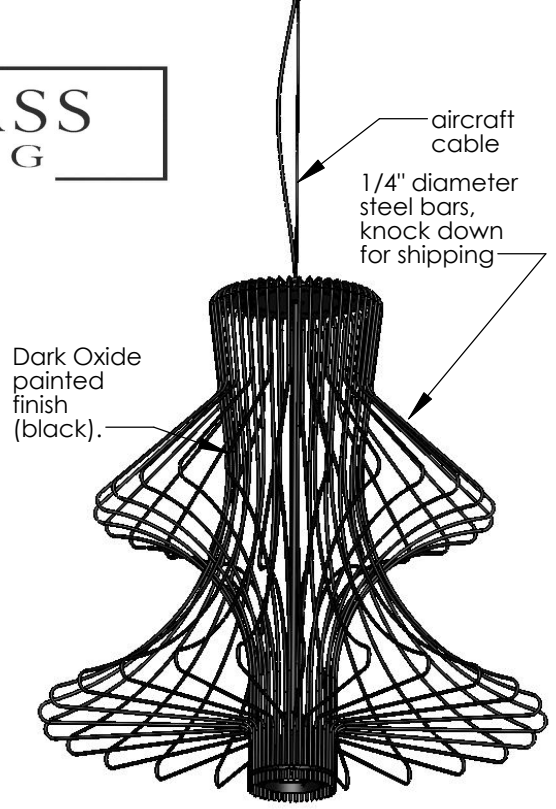

TOP BRASS LIGHTING

one medium base socket

max 25w.
PAR38
bulb by
others

SECTION A-A

**OVERALL
DROP 108"**