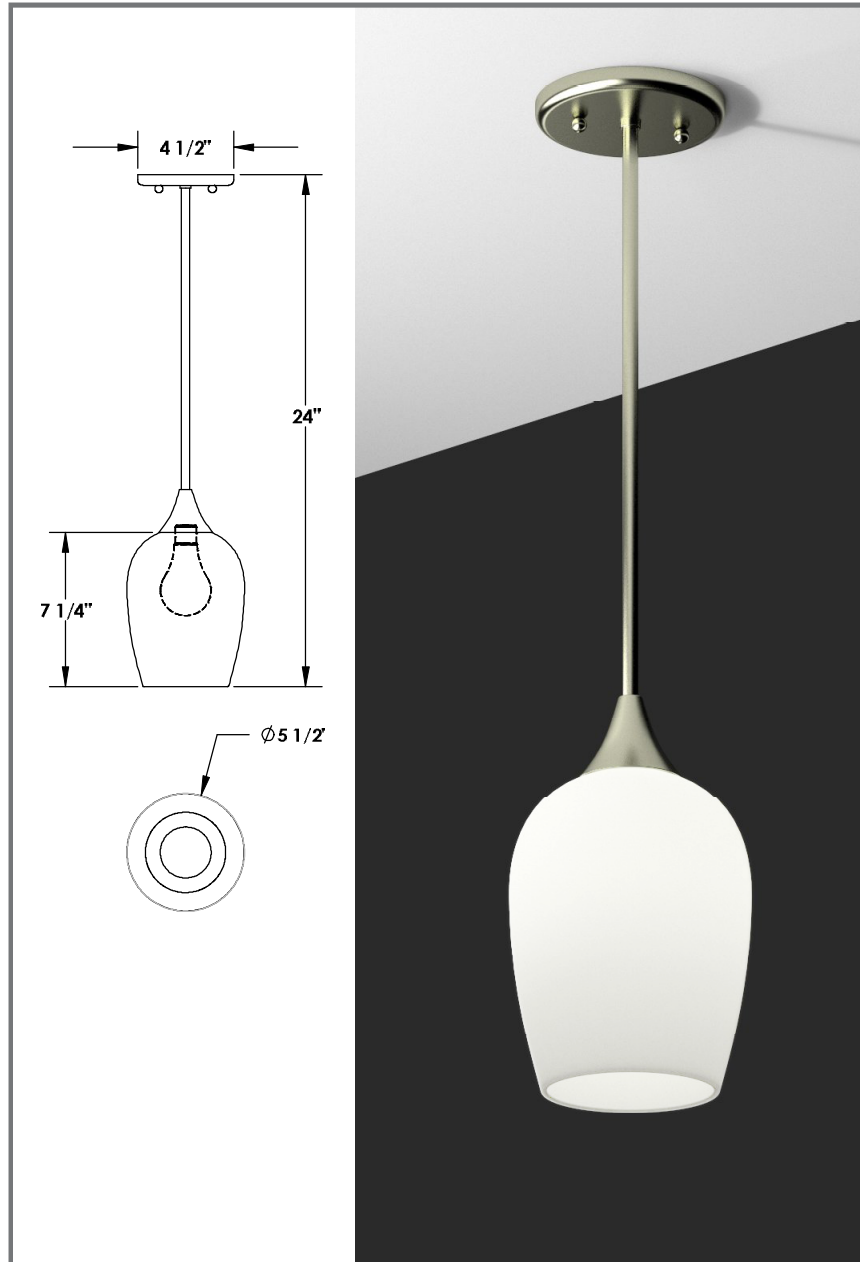

TOP BRASS LIGHTING

CROSSINGS PENDANT #C-934-BRUN
shown in Brushed Nickel finish
with opal glass shade and
15w. medium base socket.

Top Brass Lighting, 1719 Whitehead Rd, Baltimore, MD 21207
kirk.laughton@topbrasslighting.com ph: 410-298-8100