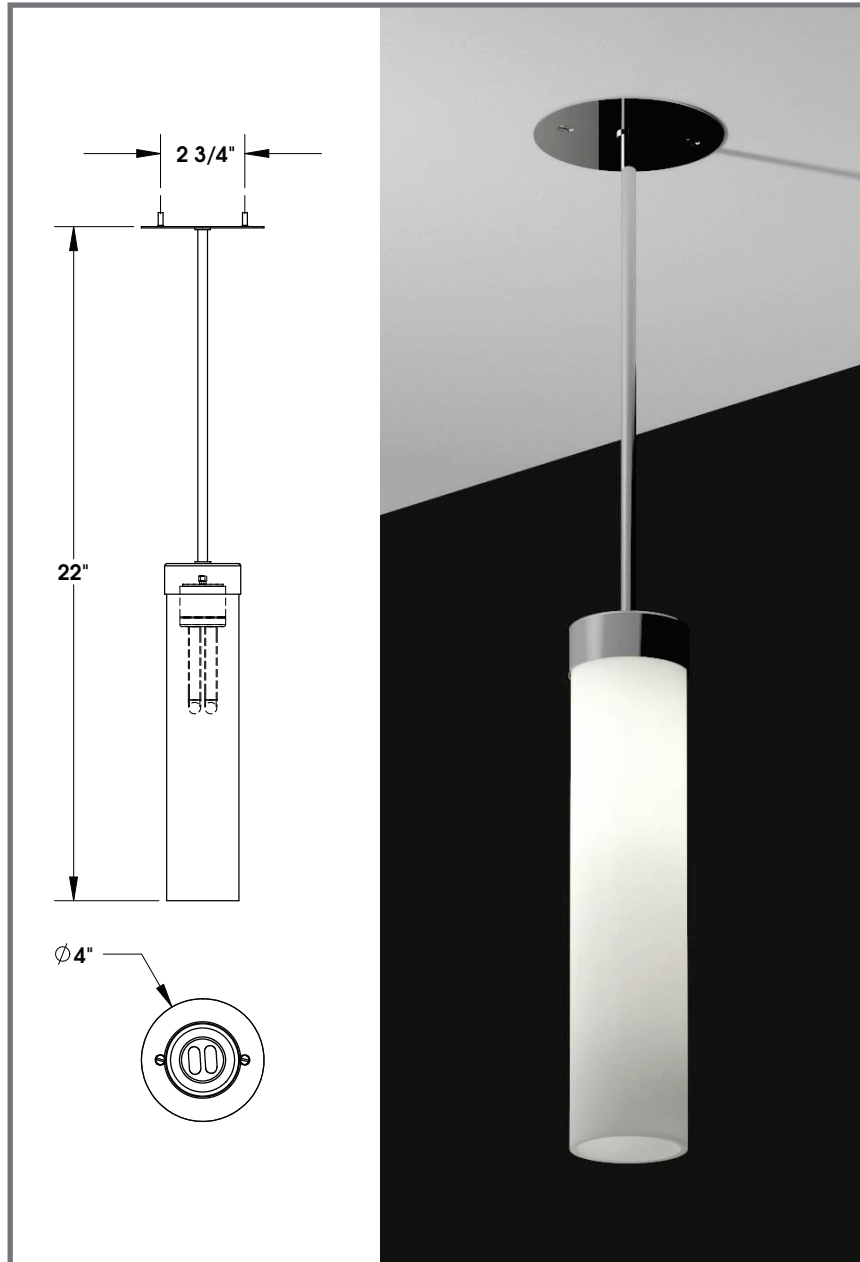

TOP BRASS LIGHTING

PIKE PENDANT #C-935-POLC
shown in Polished Chrome finish
with opal glass shade and GU24 socket

Top Brass Lighting, 1719 Whitehead Rd, Baltimore, MD 21207
kirk.laughton@topbrasslighting.com ph: 410-298-8100