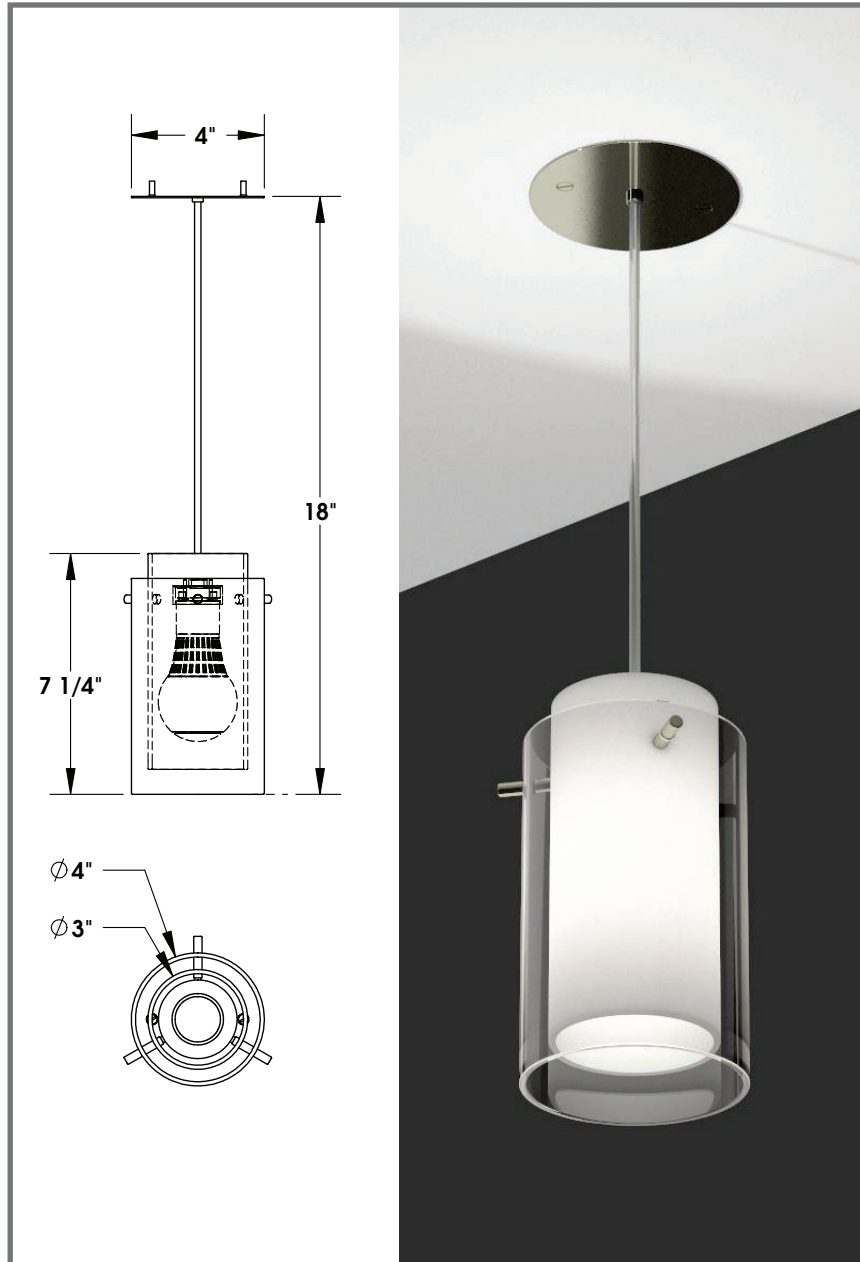

TOP BRASS LIGHTING

WHITTAKER PENDANT #C-936-BRUN
shown in Brushed Nickel finish
with opal and clear glass shades, GU24 socket,
and clear silver flexible cord.

Top Brass Lighting, 1719 Whitehead Rd, Baltimore, MD 21207
kirk.laughton@topbrasslighting.com ph: 410-298-8100