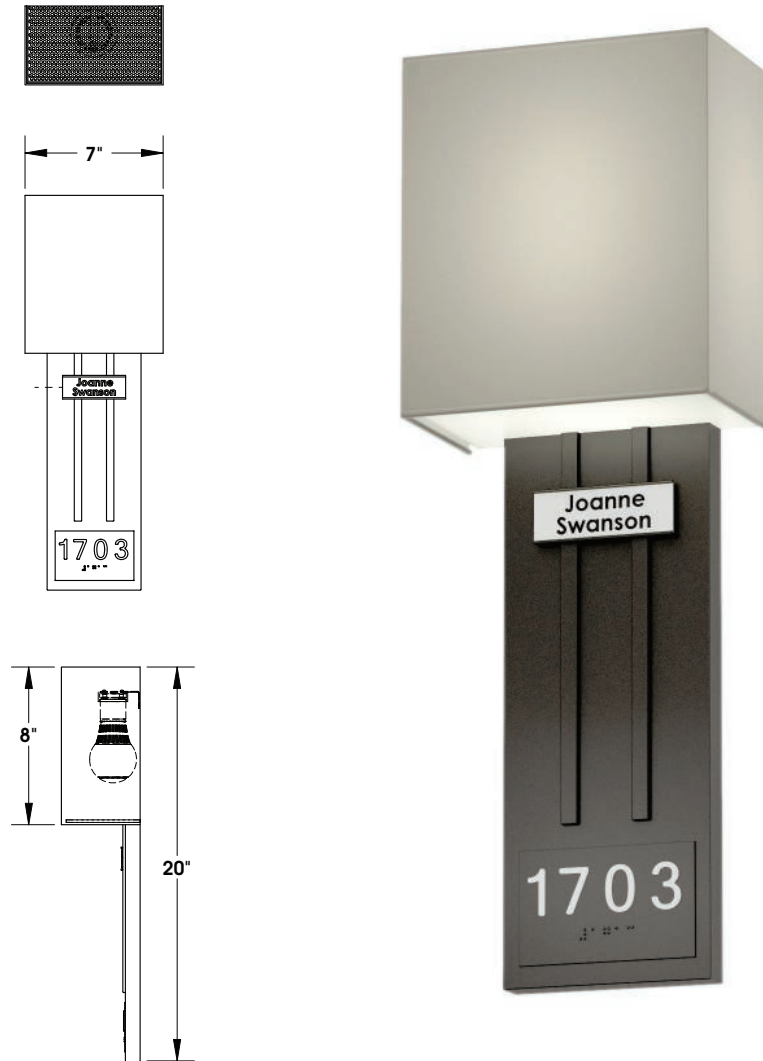

TOP BRASS LIGHTING

KINGSTON NUMBER SCONCE C-943
20" tall x 7" wide x 4" extension.
GU24 socket, UL for 18w CFL or LED bulb.
Dark Bronze painted finish, linen shade with opal
acrylic diffuser, perforated aluminum screen at top.