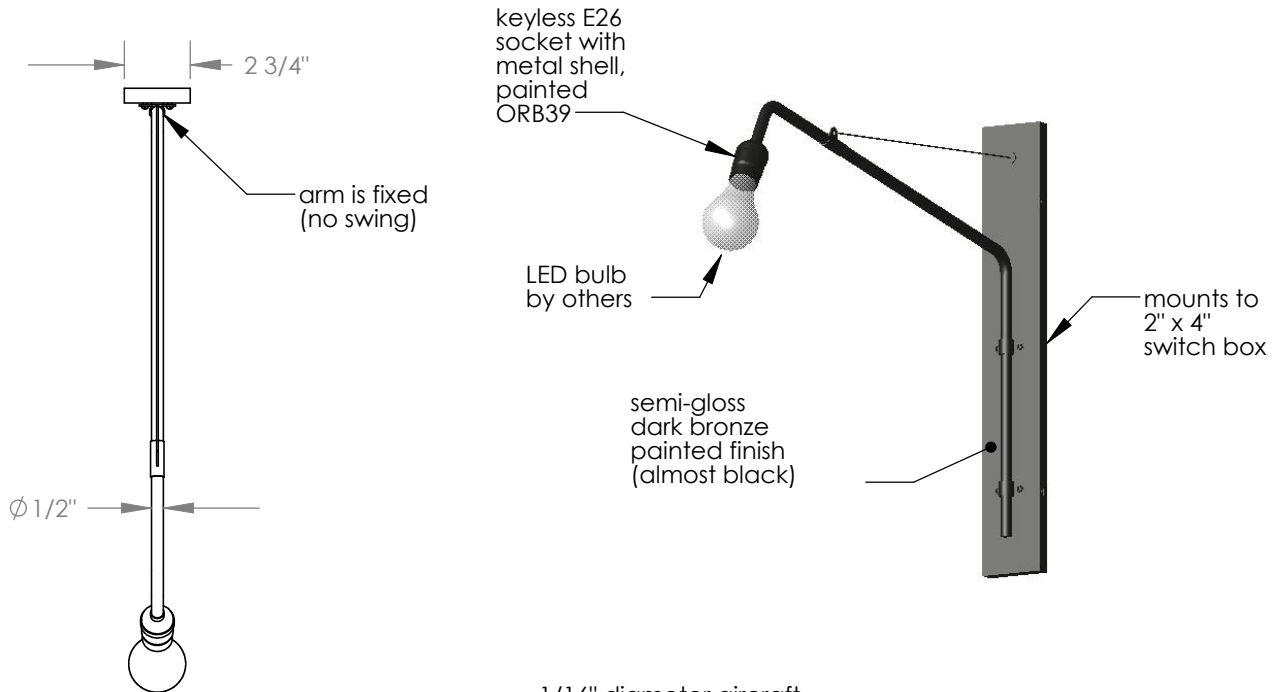

# TOP BRASS LIGHTING

Top Brass C-948  
 Oct 18, 2016  
 kirk.laughton@topbrasslighting.com