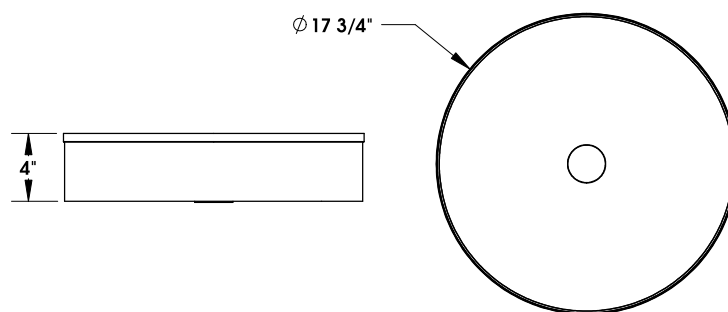

TOP BRASS LIGHTING

TOP BRASS #C-955.02-BRUN
17.75" diameter x 4" drop, white lampshade fabric on drum shade, acrylic diffuser at bottom, Brushed Nickel finish on metal, 35w 3000K dimmable dedicated 120-277v. LED light is 68 Lumens-per-watt delivered.