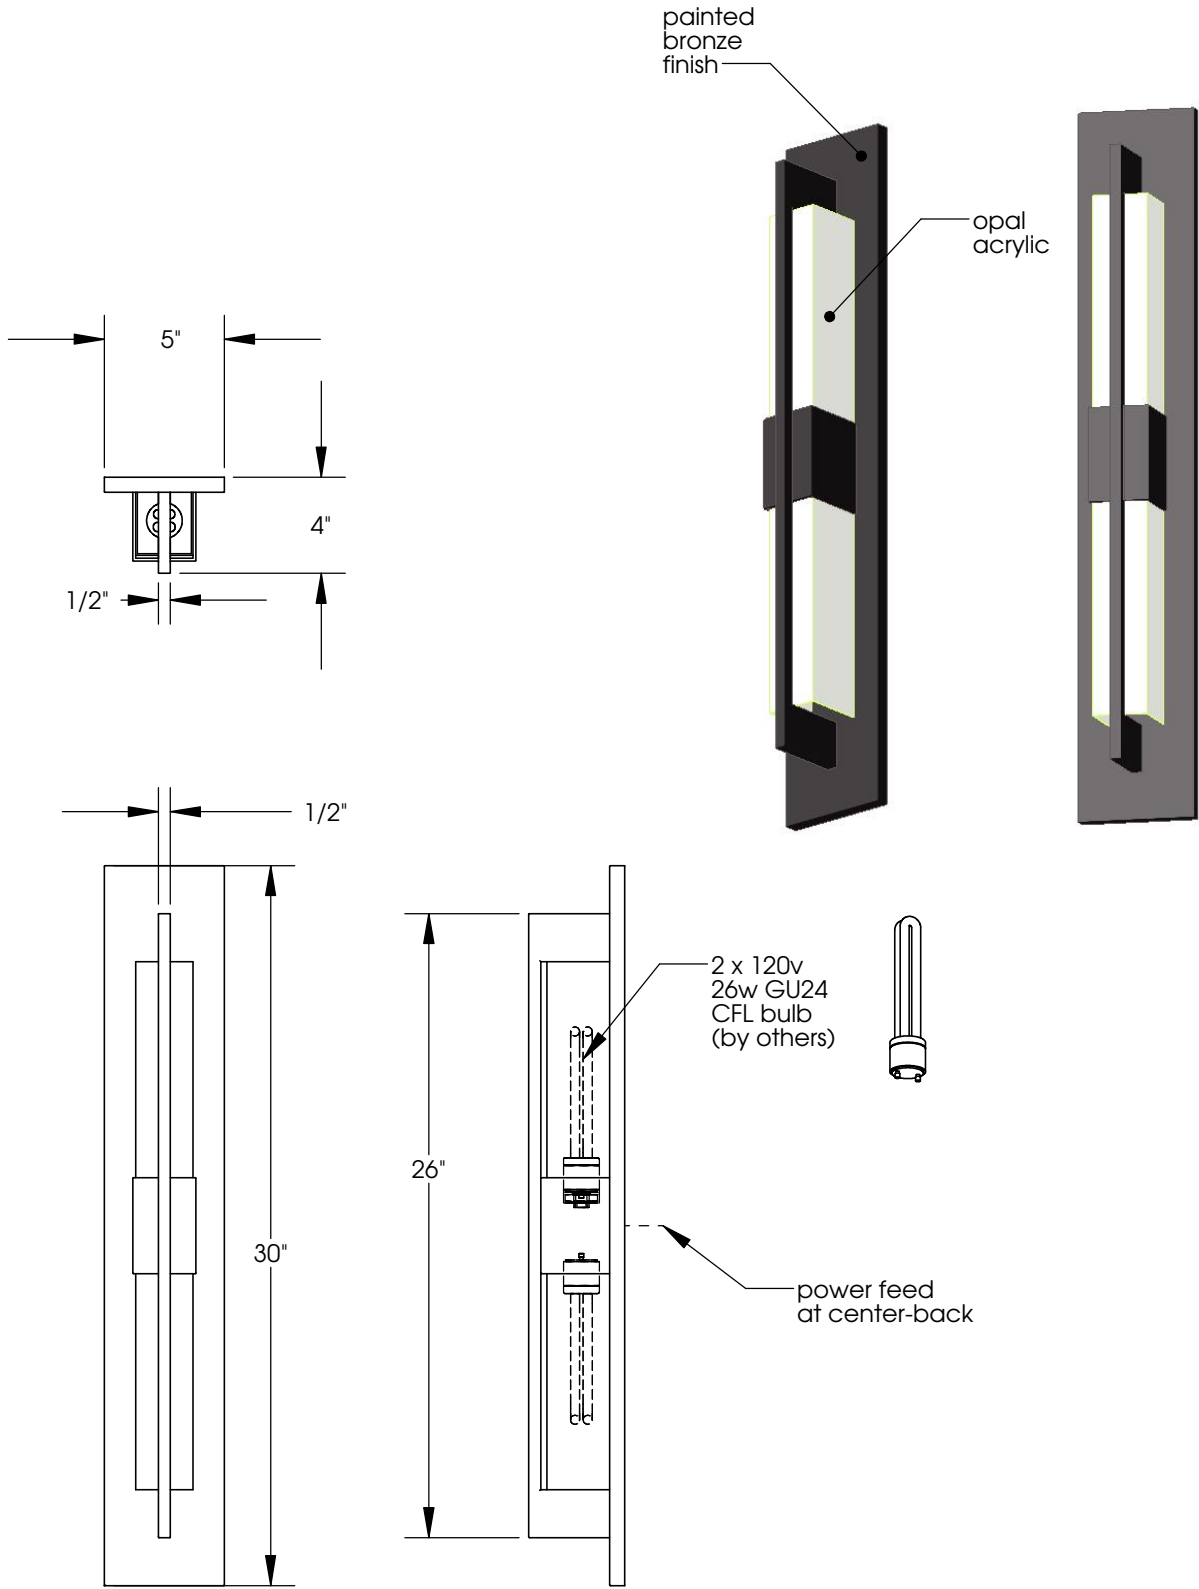

# TOP BRASS LIGHTING

Top Brass # C-961  
Aug 14, 2016  
kirk.laughton@topbrasslighting.com