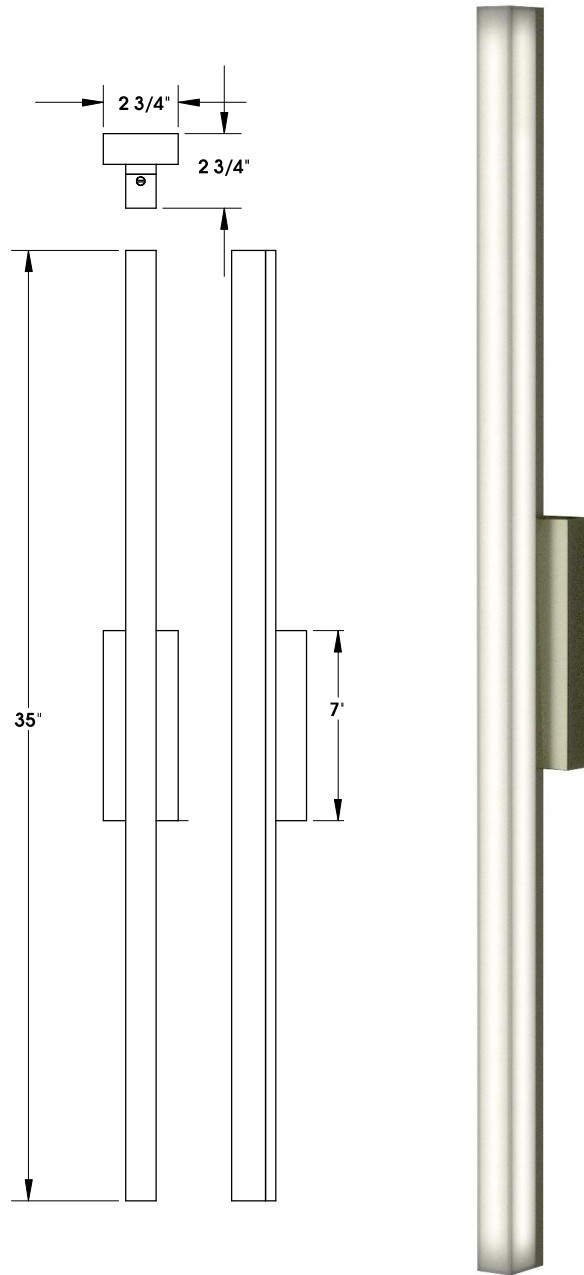

TOP BRASS LIGHTING

LINEAR VANITY SCONCE C-968.01
20w LED fixture, 3000K,
1400L delivered, non-dimming
Brushed Nickel finish, with opal acrylic diffuser

Top Brass Lighting, 1719 Whitehead Rd, Baltimore, MD 21207
sales@topbrasslighting.com ph: 410-298-8100