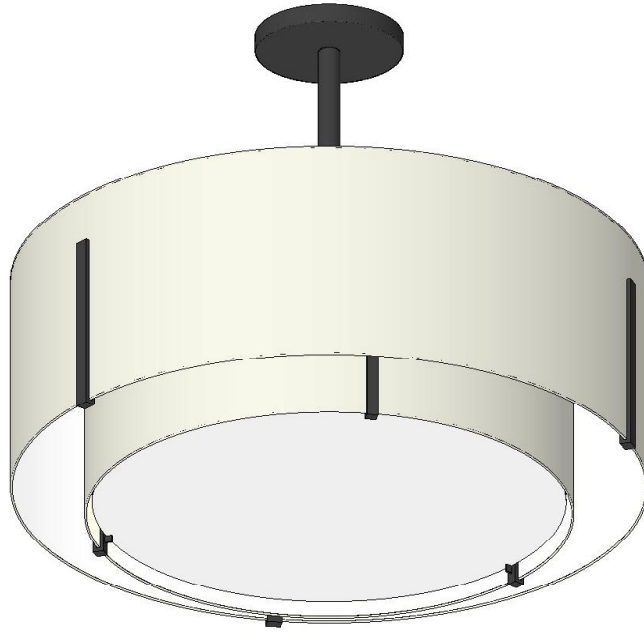

TOP BRASS LIGHTING

DOUBLE DRUM PENDANT #C-970

Nested shades in medium weight off-white linen, metal in matte black painted finish, opal acrylic diffuser, 43" diameter x 36" overall drop, 4 x 15w medium base sockets.