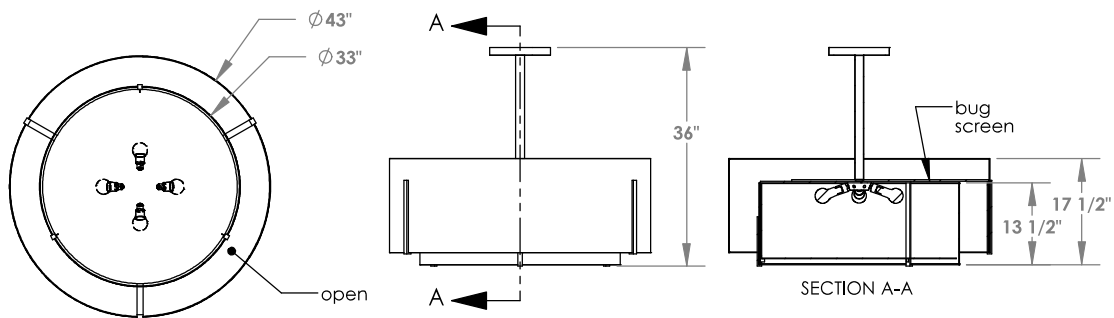

TOP BRASS LIGHTING

DOUBLE DRUM PENDANT #C-970

Nested shades in medium weight off-white linen, metal in matte black painted finish, opal acrylic diffuser, 43" diameter x 36" overall drop, 4 x 15w medium base sockets.