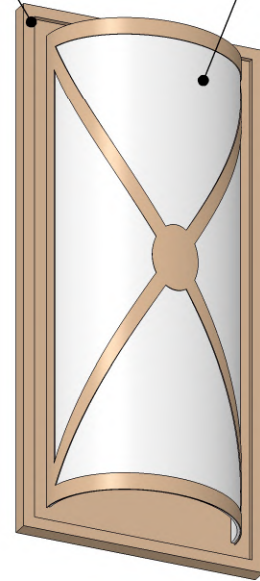

Medium Bronze
painted finish

faux ivory
alaster acrylic

4 x 7w GU24 LED bulb
680 Lumens each,
Maxlite # 7PLGU24LED27

SECTION H-H

Top Brass C-971
Dec 13, 2022
kirk.laughton@topbrasslighting.com