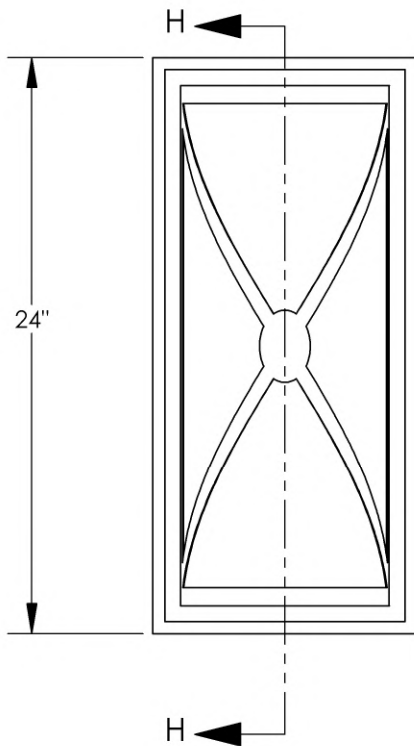

Medium Bronze
painted finish

faux ivory
alaster acrylic

4 x 7w GU24 LED bulb
680 Lumens each,
Maxlite # 7PLGU24LED27

SECTION H-H

Top Brass C-971
Dec 13, 2022
kirk.laughton@topbrasslighting.com