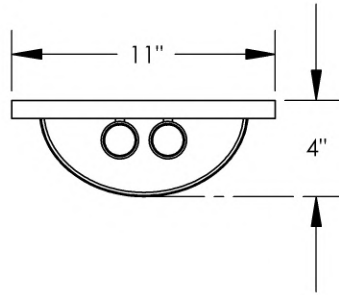

Medium Bronze
painted finish

faux ivory
alaster acrylic

4 x 7w GU24 LED bulb
680 Lumens each,
Maxlite # 7PLGU24LED27

SECTION H-H

Top Brass C-971
Dec 13, 2022
kirk.laughton@topbrasslighting.com