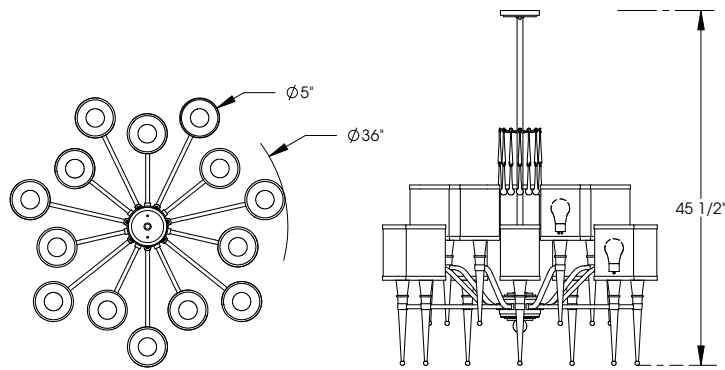

TOP BRASS LIGHTING

C-973, 14-LIGHT CHANDELIER

Medium Antique Brass finish on metal, crystal fonts and finials, 5" diameter faux silk shades with crystal font & opal acrylic diffuser at the bottom of each shade. GU24 sockets for LED bulbs.