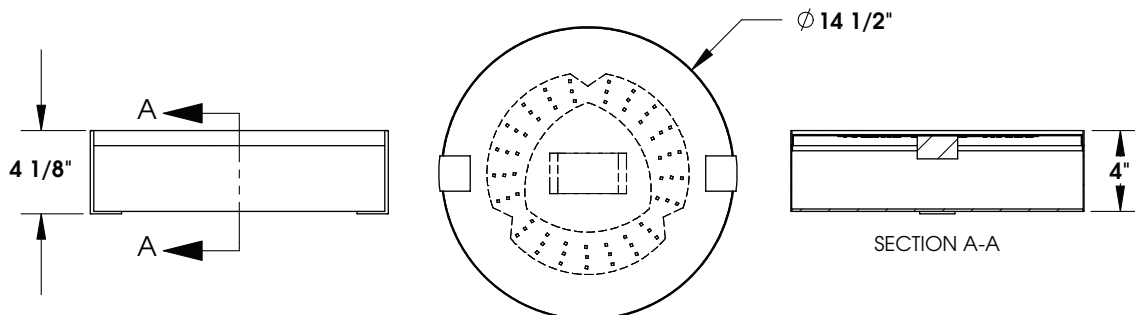

# TOP BRASS LIGHTING

“RB” for Viamontes

TOP BRASS # C-983.02  
black fabric lampshade and brushed nickel,  
with acrylic diffuser,  
23w dedicated LED emitter  
for 120-277v, 3000K.

Top Brass Lighting, 1719 Whitehead Rd, Baltimore, MD 21207  
sales@topbrasslighting.com ph: 410-298-8100