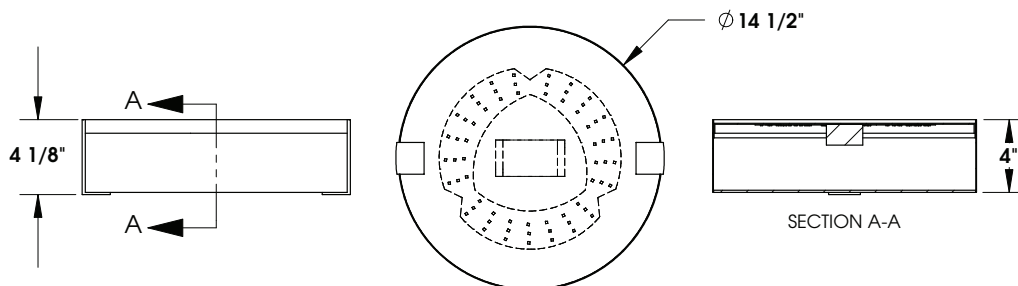

TOP BRASS LIGHTING

TOP BRASS # C-983.03-BRUN
Bright White lampshade fabric and Brushed Nickel finish,
with High Output frosted diffuser.
23w dedicated LED emitter, non-dimming,
for 120-277v, 3000K.

Top Brass Lighting, 1719 Whitehead Rd, Baltimore, MD 21207
sales@topbrasslighting.com ph: 410-298-8100