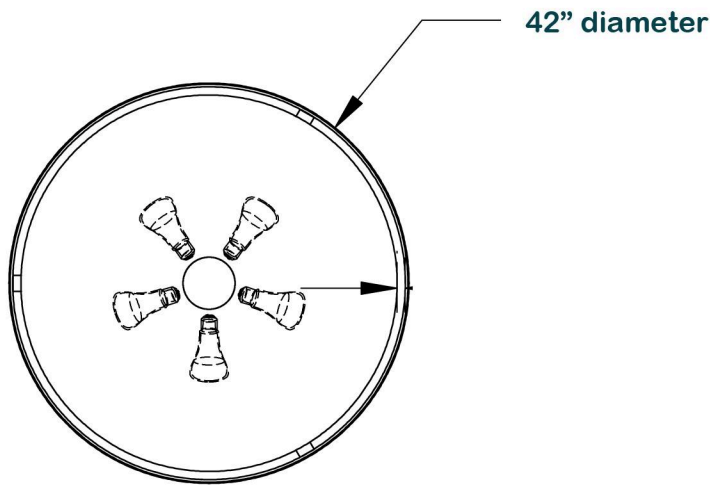

TOP BRASS LIGHTING

metal, with painted finish similar to Medium Antique Brass

white lampshade fabric

opal translucent acrylic

open top

DETAIL B
SCALE 1 : 4