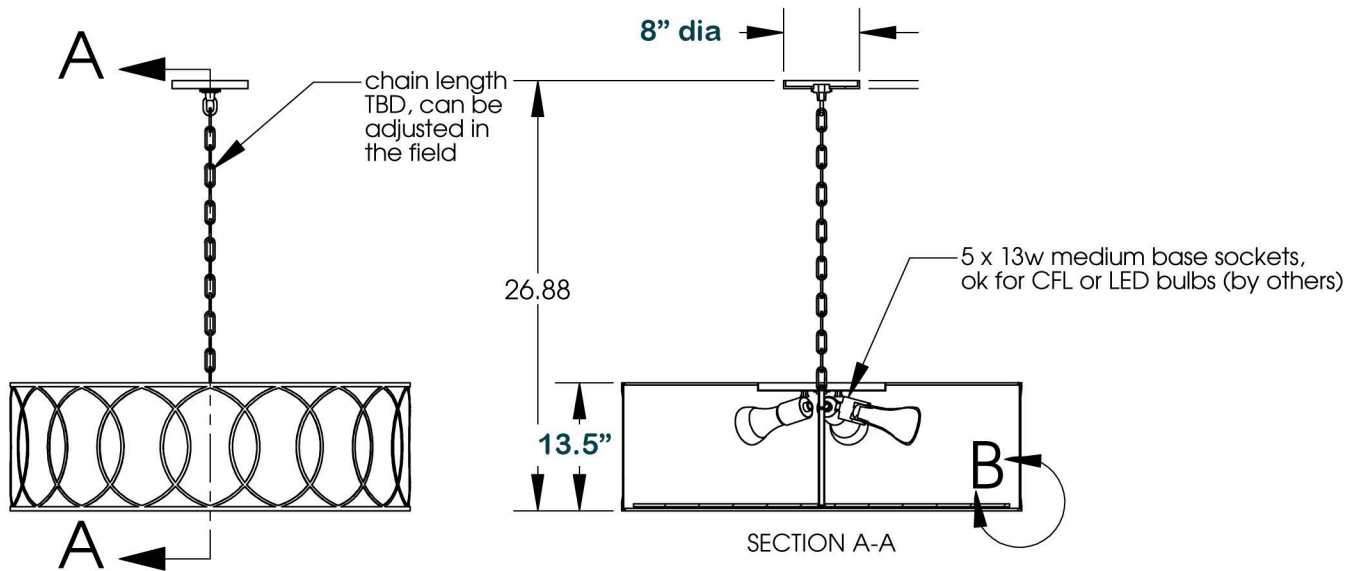

TOP BRASS LIGHTING

metal, with painted finish similar to Medium Antique Brass

white lampshade fabric

opal translucent acrylic

open top

DETAIL B
SCALE 1 : 4