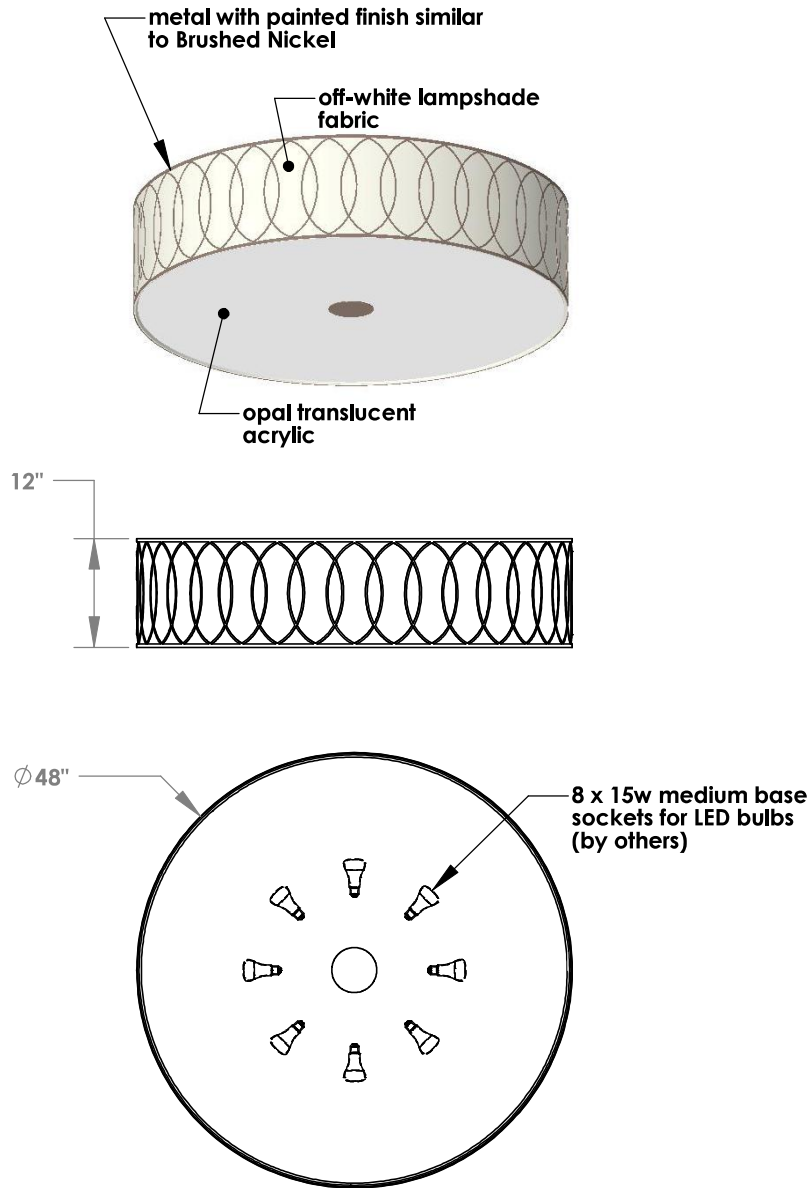

TOP BRASS LIGHTING

Top Brass # C-991.05
48" diameter x 12" drop
8 x E26 (medium base) sockets
for 15w. LED bulbs (by others).

Top Brass Lighting, 1719 Whitehead Rd, Baltimore, MD 21207
sales@topbrasslighting.com ph: 410-298-8100