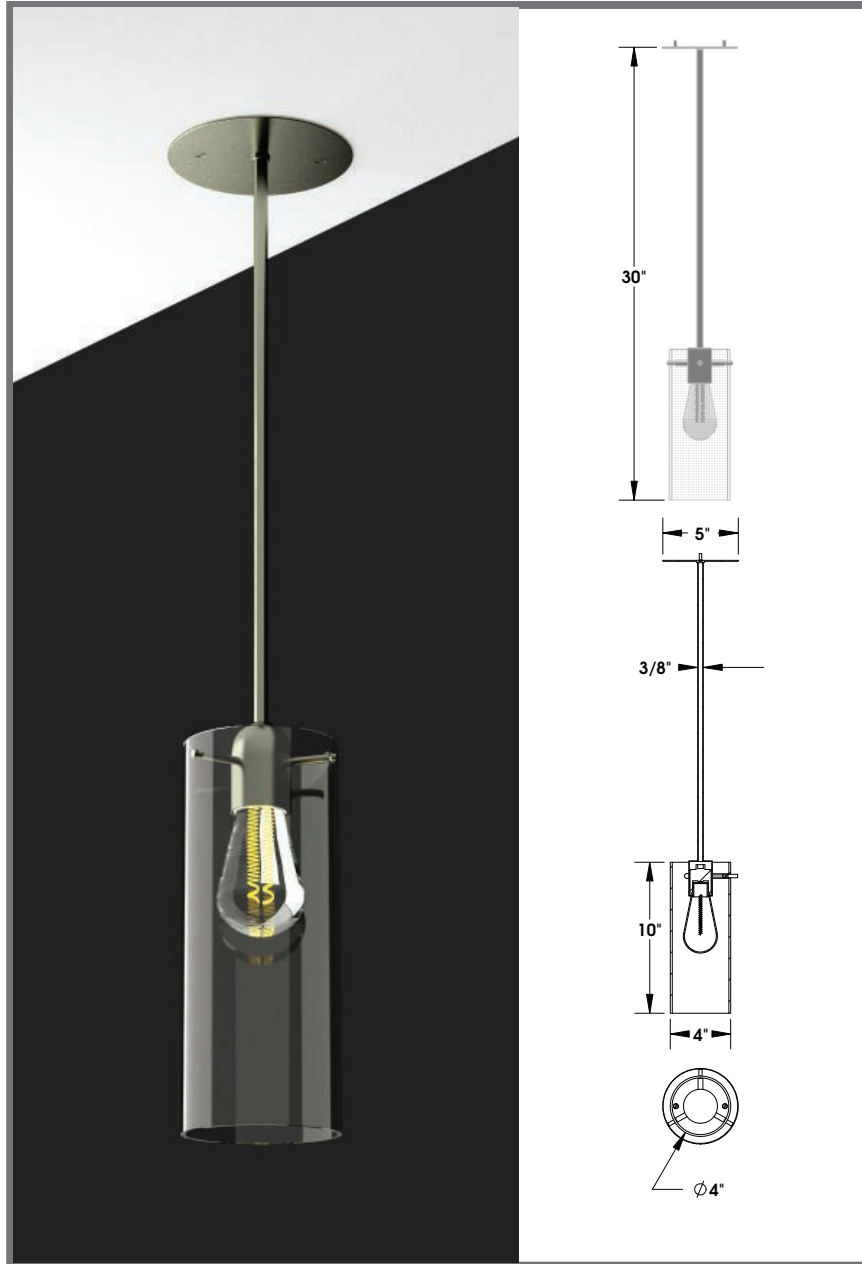

# TOP BRASS LIGHTING

4041 ROOSEVELT, # C-998  
in Brushed Nickel with clear glass cylinder  
30" tall x 4" diameter  
medium base socket

Top Brass Lighting, 1719 Whitehead Rd, Baltimore, MD 21207  
sales@topbrasslighting.com ph: 410-298-8100