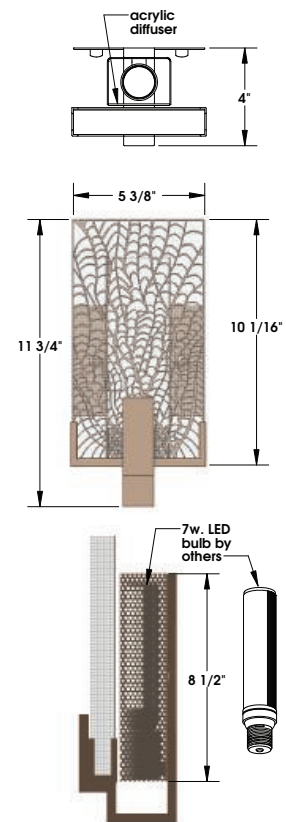

TOP BRASS

CYRSTAL CORAL SCONCE #C1035

The one-inch clear crystal slab is backed by a laser-cut metal screen. Finish is a medium bronze patina, with medium base socket for LED light source behind an acrylic diffuser.