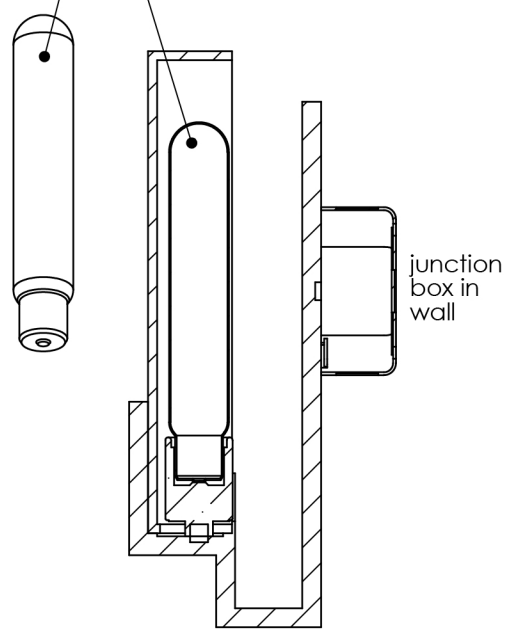

# TOP BRASS LIGHTING

translucent acrylic with faux onyx finish

**ORB39 painted finish**

Edison base 8w. T-10 LED bulb, 2700K. 7.5" MOL, 120 dimmable, (Sunmeg or equivalent), by others.

SECTION J-J