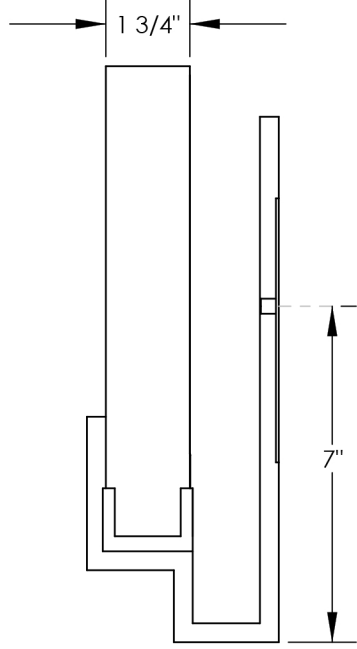

# TOP BRASS LIGHTING

translucent acrylic with faux onyx finish

**ORB39 painted finish**

Edison base 8w. T-10 LED bulb, 2700K. 7.5" MOL, 120 dimmable, (Sunmeg or equivalent), by others.

SECTION J-J