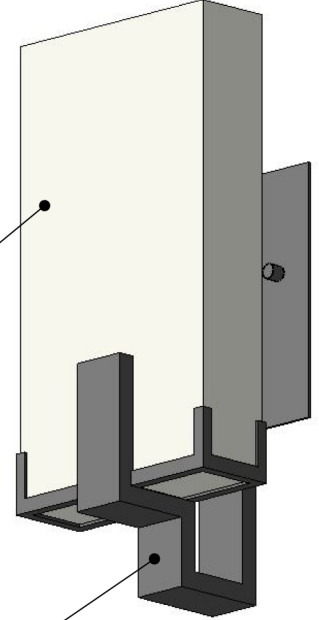

# TOP BRASS LIGHTING

translucent acrylic with faux onyx finish

**ORB39 painted finish**

Edison base 8w. T-10 LED bulb, 2700K. 7.5" MOL, 120 dimmable, (Sunmeg or equivalent), by others.

SECTION J-J