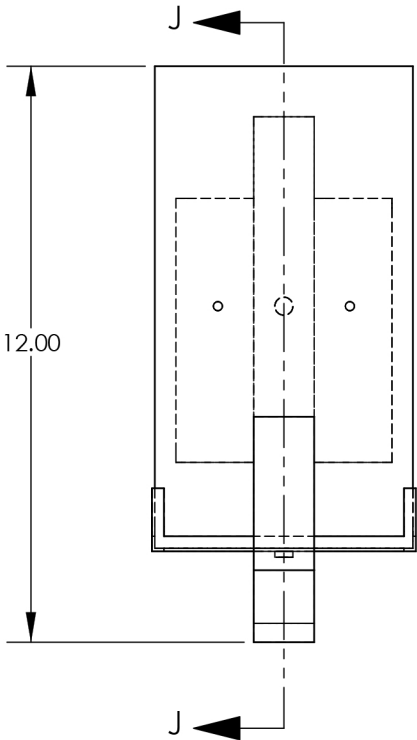

# TOP BRASS LIGHTING

translucent acrylic with faux onyx finish

**ORB39 painted finish**

Edison base 8w. T-10 LED bulb, 2700K. 7.5" MOL, 120 dimmable, (Sunmeg or equivalent), by others.

SECTION J-J