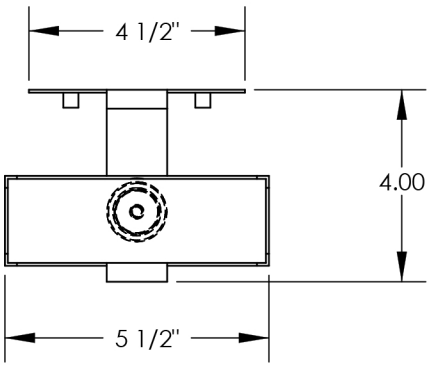

# TOP BRASS LIGHTING

translucent acrylic with faux onyx finish

**ORB39 painted finish**

Edison base 8w. T-10 LED bulb, 2700K. 7.5" MOL, 120 dimmable, (Sunmeg or equivalent), by others.

SECTION J-J