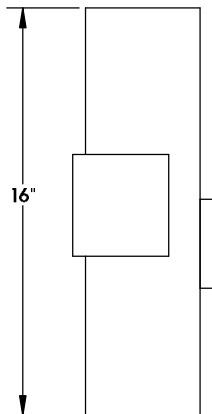

TOP BRASS LIGHTING

CUBIST SCONCE - C1038

16" tall x 5.5" wide x 3.5" extension.

Three dedicated LED emitters provide front & side illumination totaling 19w at 3000K. Triac dimmable 120v. driver.

Medium Antique Brass painted finish on metal (MDAB4) and frosted acrylic panels.