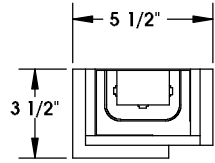

TOP BRASS LIGHTING

CUBIST SCONCE - C1038

16" tall x 5.5" wide x 3.5" extension.

Three dedicated LED emitters provide front & side illumination totaling 19w at 3000K. Triac dimmable 120v. driver.

Medium Antique Brass painted finish on metal (MDAB4) and frosted acrylic panels.