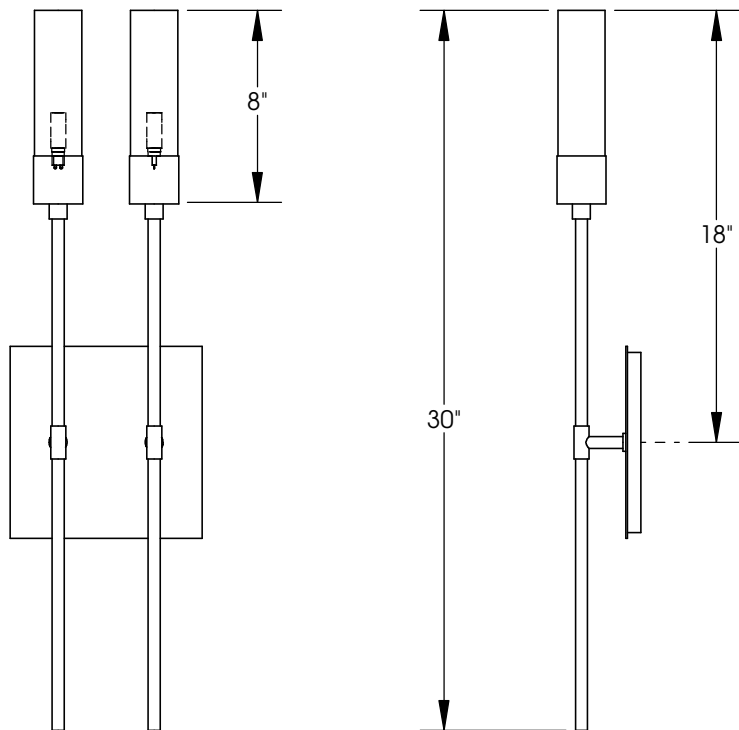

TOP BRASS LIGHTING

 4w 120v. LED
 bulb with G9
 base (included)

Top Brass C1051
 July 24, 2016
 kirk.laughton@topbrasslighting.com