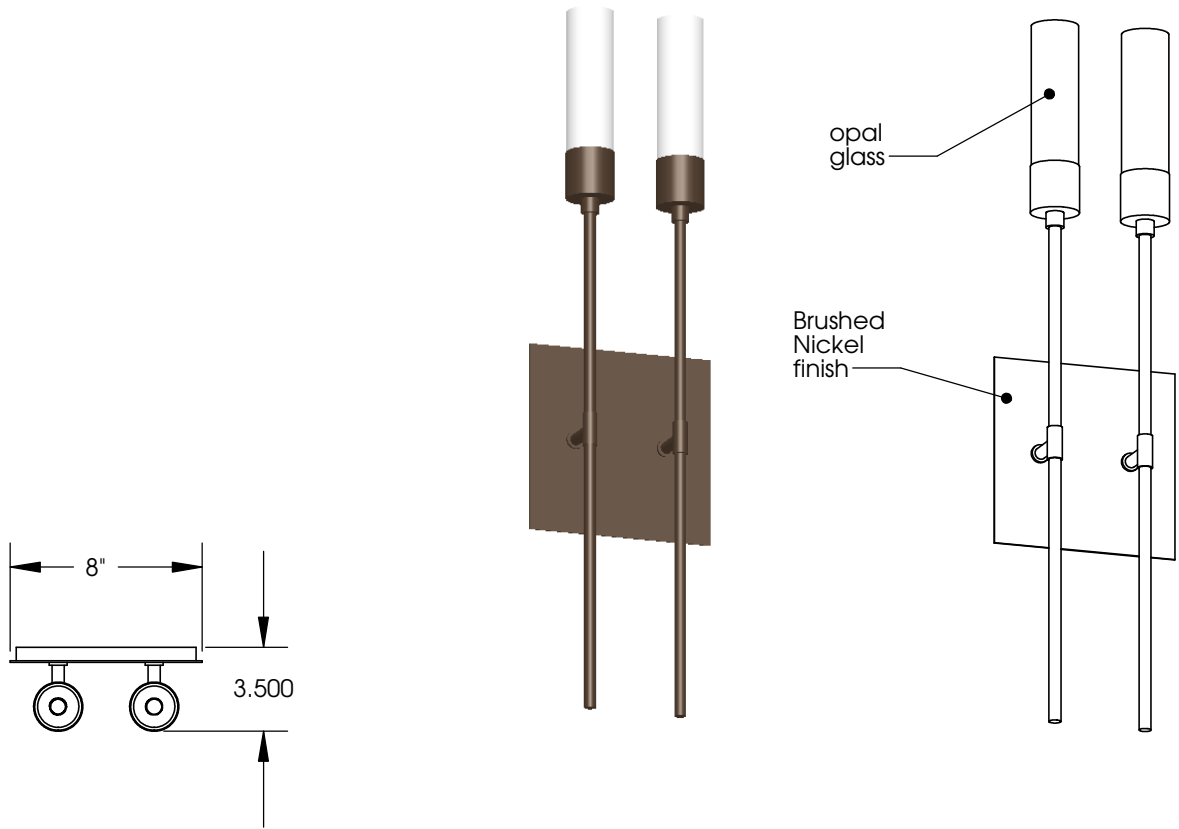

TOP BRASS LIGHTING

 4w 120v. LED
 bulb with G9
 base (included)

Top Brass C1051
 July 24, 2016
 kirk.laughton@topbrasslighting.com