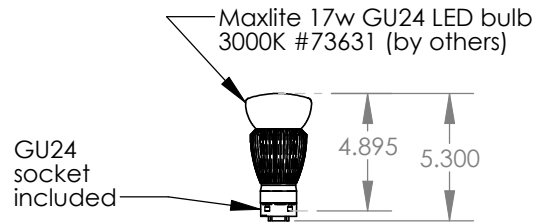

# TOP BRASS LIGHTING

NOTE: GU24 bulb+socket is shorter than medium base version, so GU24 is suggested here.