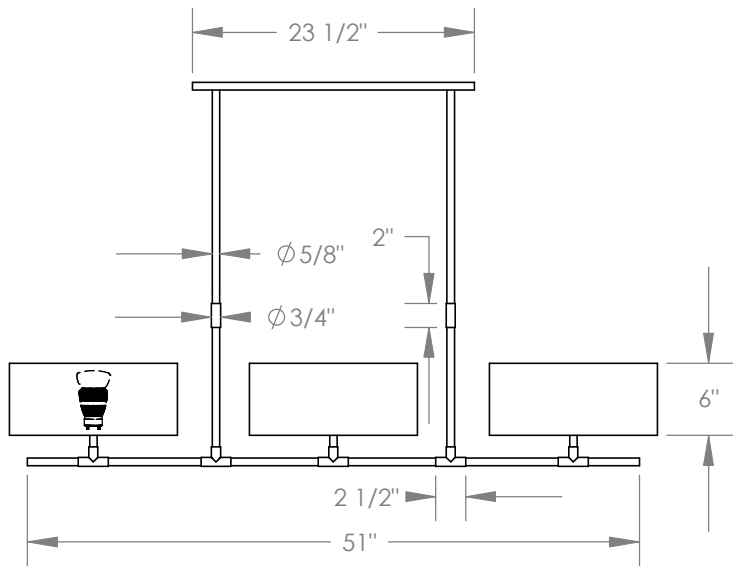

# TOP BRASS LIGHTING

NOTE: GU24 bulb+socket is shorter than medium base version, so GU24 is suggested here.