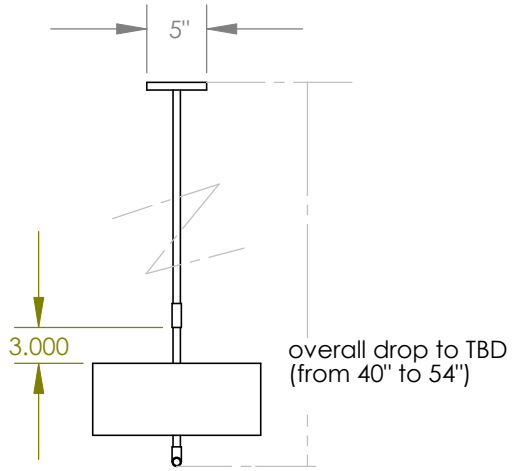

# TOP BRASS LIGHTING

NOTE: GU24 bulb+socket is shorter than medium base version, so GU24 is suggested here.