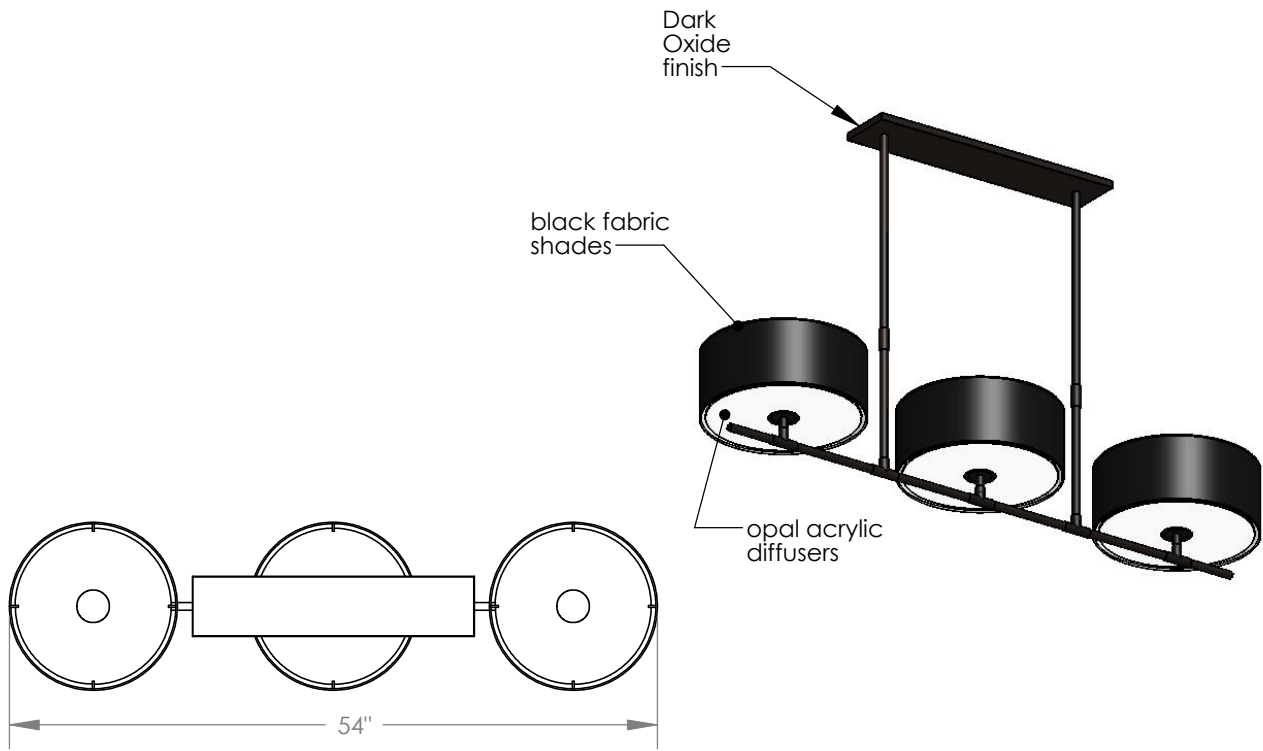

# TOP BRASS LIGHTING

NOTE: GU24 bulb+socket is shorter than medium base version, so GU24 is suggested here.