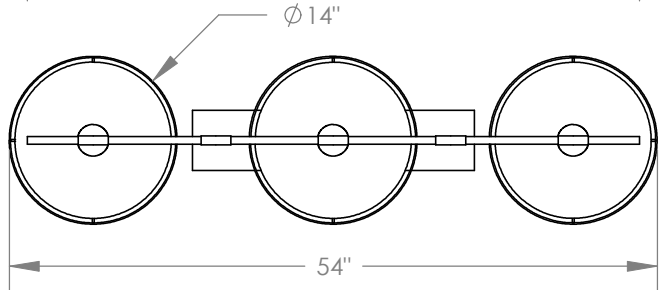

# TOP BRASS LIGHTING

NOTE: GU24 bulb+socket is shorter than medium base version, so GU24 is suggested here.