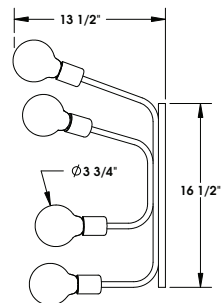

TOP BRASS LIGHTING

C1067 MAIN ST 8-LIGHT SCONCE

24" tall x 13.5" wide x 13.5" extension.

Dark Bronze painted finish (ORB39) and medium base sockets for LED "vintage" bulbs (by others).

Suggested bulb: Maxlite #76541, 6.5w 2200K 620L dimmable