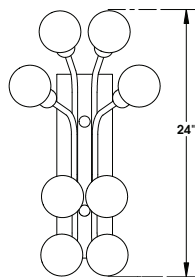

TOP BRASS LIGHTING

C1067 MAIN ST 8-LIGHT SCONCE

24" tall x 13.5" wide x 13.5" extension.

Dark Bronze painted finish (ORB39) and medium base sockets for LED "vintage" bulbs (by others).

Suggested bulb: Maxlite #76541, 6.5w 2200K 620L dimmable