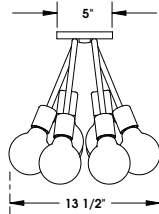

TOP BRASS LIGHTING

C1067 MAIN ST 8-LIGHT SCONCE

24" tall x 13.5" wide x 13.5" extension.

Dark Bronze painted finish (ORB39) and medium base sockets for LED "vintage" bulbs (by others).

Suggested bulb: Maxlite #76541, 6.5w 2200K 620L dimmable