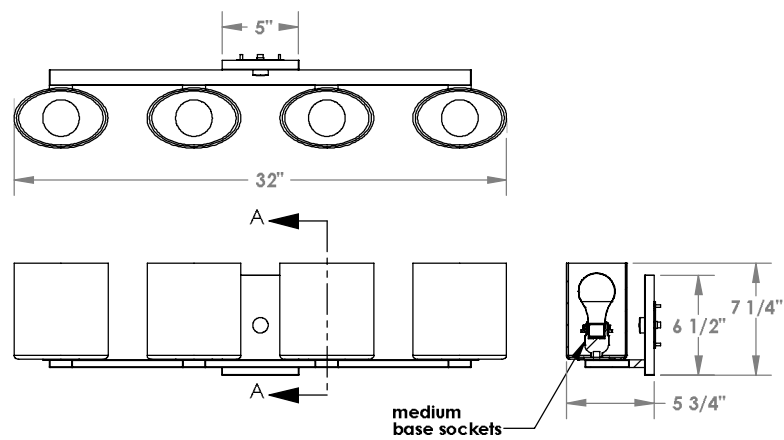

# TOP BRASS LIGHTING

VANITY SCENCE C1080  
Shown in Brushed Nickel finish with  
Opal Glass shades.  
32" wide x 7.25" tall x 5.75" extension  
15w. medium base sockets,  
UL certified, LED bulbs by others