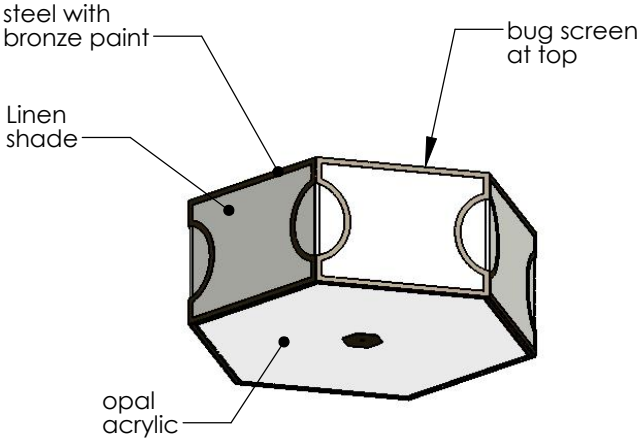

TOP BRASS LIGHTING

Top Brass # C1083
Jun5 ,2018