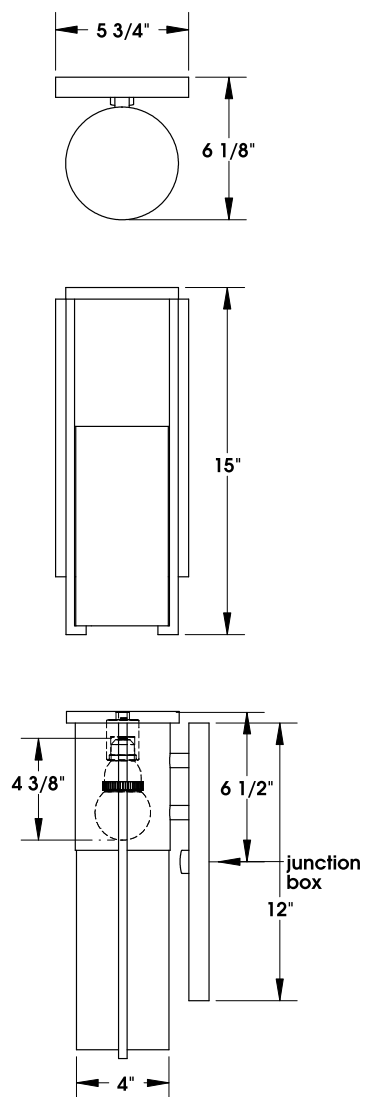

TOP BRASS LIGHTING

SEEDED-GLASS SCONCE C1095

in Dark Bronze painted finish
with seeded glass shade and medium base socket,
UL for damp location, max 10w. LED bulb (by others).

Top Brass Lighting Founded 1985 Baltimore, MD USA.
kirk.laughton@topbrasslighting.com ph: 410-298-8100