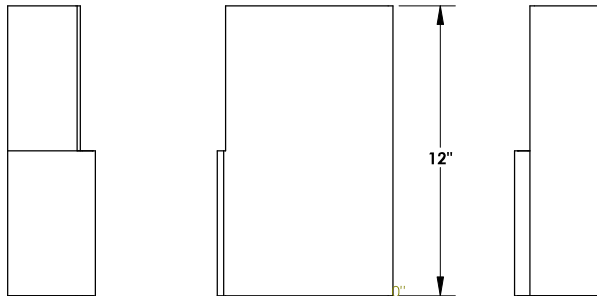

TOP BRASS LIGHTING

DECONSTRUCTED SCENCE
#C1103.01 in Dark Bronze finish
Medium base socket, UL for
10w. LED bulb.
Optional diffusers above & below bulb.

LED bulb by others,
shown: GE # 75184
9w, 760 Lumens