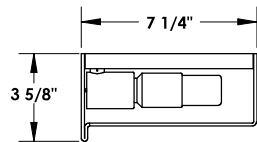

TOP BRASS LIGHTING

DECONSTRUCTED SCENCE
#C1103.01 in Dark Bronze finish
Medium base socket, UL for
10w. LED bulb.
Optional diffusers above & below bulb.

LED bulb by others,
shown: GE # 75184
9w, 760 Lumens