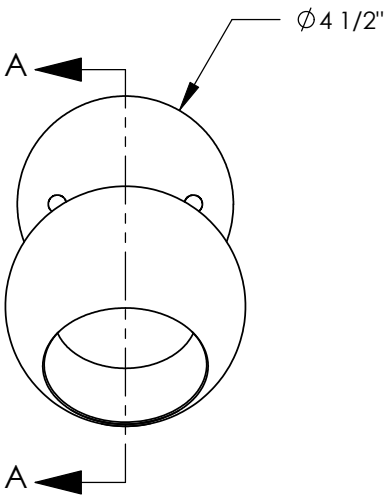

TOP BRASS LIGHTING

suggested bulb:
Maxlite # 76901
9w LED 120v dimmable
2700K, GU24 base

SECTION A-A

Top Brass C1108
May 6, 2016
kirk.laughton@topbrasslighting.com