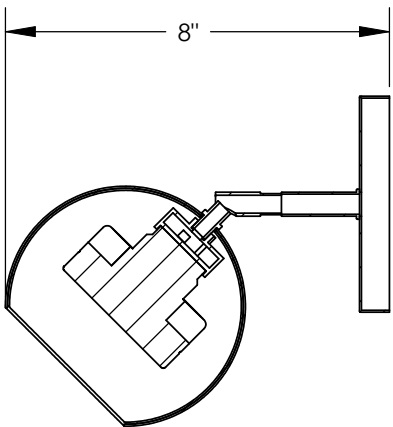

TOP BRASS LIGHTING

suggested bulb:
Maxlite # 76901
9w LED 120v dimmable
2700K, GU24 base

SECTION A-A

Top Brass C1108
May 6, 2016
kirk.laughton@topbrasslighting.com