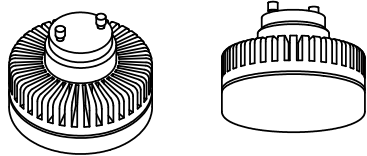

TOP BRASS LIGHTING

suggested bulb:
Maxlite # 76901
9w LED 120v dimmable
2700K, GU24 base

SECTION A-A

Top Brass C1108
May 6, 2016
kirk.laughton@topbrasslighting.com