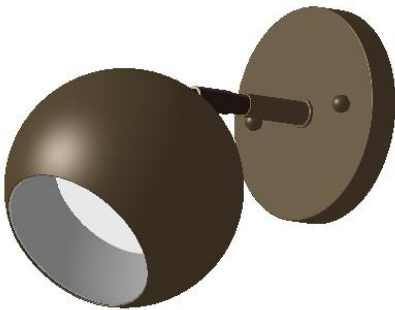

TOP BRASS LIGHTING

suggested bulb:
Maxlite # 76901
9w LED 120v dimmable
2700K, GU24 base

SECTION A-A

Top Brass C1108
May 6, 2016
kirk.laughton@topbrasslighting.com