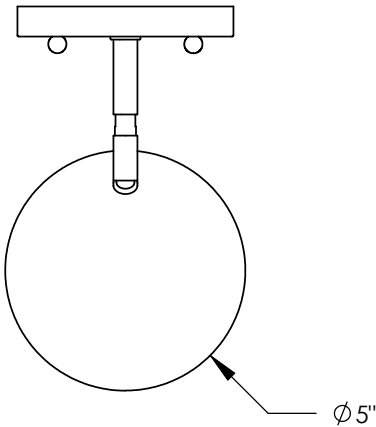

TOP BRASS LIGHTING

suggested bulb:
Maxlite # 76901
9w LED 120v dimmable
2700K, GU24 base

SECTION A-A

Top Brass C1108
May 6, 2016
kirk.laughton@topbrasslighting.com