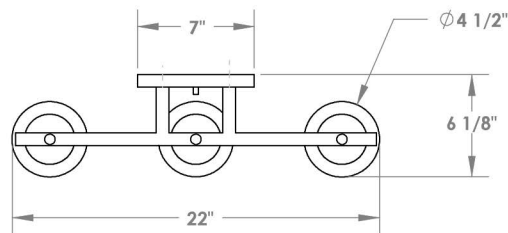

# TOP BRASS LIGHTING

SCONCE # C1129.01  
in Brushed Nickel finish with frosted/clear glass shades,  
medium base sockets, UL for 15w. 120v LED bulbs (by others)

Top Brass Lighting, 1719 Whitehead Rd, Baltimore, MD 21207  
kirk.laughton@topbrasslighting.com ph: 410-298-8100