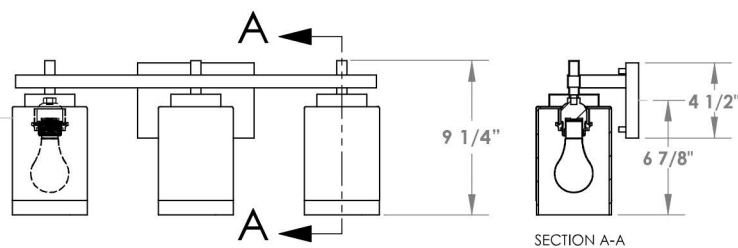

# TOP BRASS LIGHTING

SCONCE # C1129.01  
in Brushed Nickel finish with frosted/clear glass shades,  
medium base sockets, UL for 15w. 120v LED bulbs (by others)

Top Brass Lighting, 1719 Whitehead Rd, Baltimore, MD 21207  
kirk.laughton@topbrasslighting.com ph: 410-298-8100