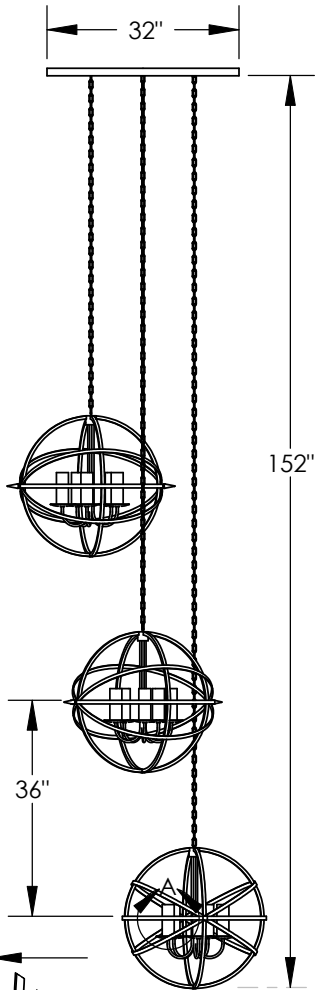

TOP BRASS LIGHTING

candelabra
base LED bulbs
(by others) inside
frosted acrylic
sleeve.

C1153 by Top Brass
Apr 21, 2016
kirk.laughton@topbrasslighting.com