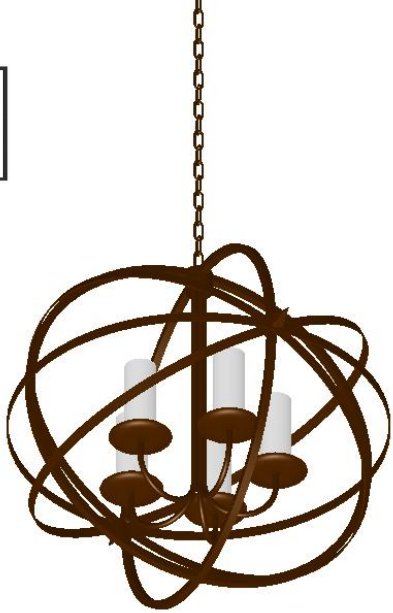

TOP BRASS LIGHTING

candelabra
base LED bulbs
(by others) inside
frosted acrylic
sleeve.

C1153 by Top Brass
Apr 21, 2016
kirk.laughton@topbrasslighting.com