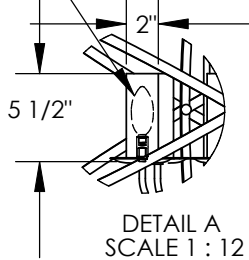

TOP BRASS LIGHTING

candelabra
base LED bulbs
(by others) inside
frosted acrylic
sleeve.

C1153 by Top Brass
Apr 21, 2016
kirk.laughton@topbrasslighting.com