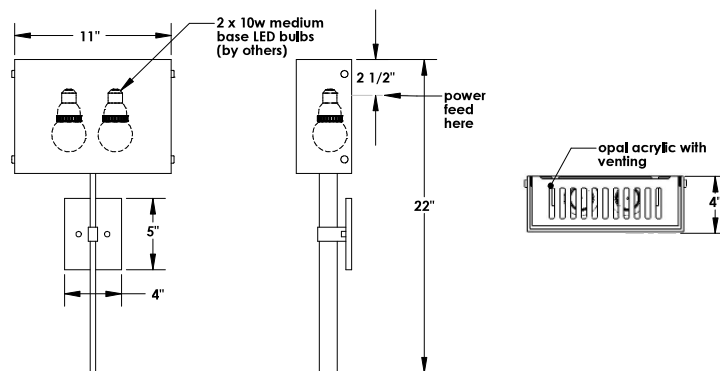

TOP BRASS LIGHTING

C1154 LINEAR WALL SCONCE

22" tall x 11" wide x 4" extension, shown in painted bronze finish,
opal acrylic shade with diffusers at top & bottom,
2 x 10w. medium base sockets for LED bulbs.