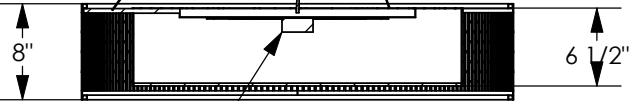

# TOP BRASS LIGHTING

steel, with bronze  
finish (very dark  
brown paint)

700mm opal  
acrylic drum

black power  
cord

aircraft  
cable

bug  
screen  
(white)

metal  
pan  
(white)

overall drop  
can be adjusted  
25" to 96" during  
installation