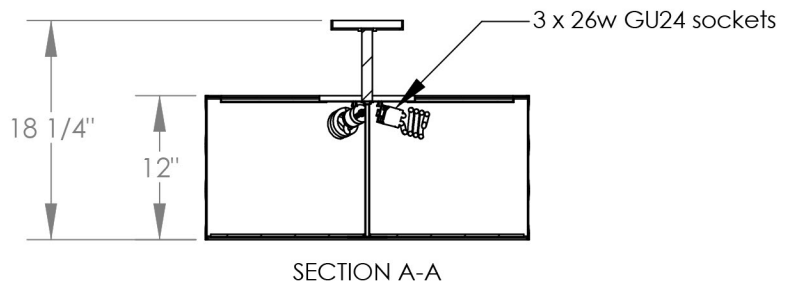

TOP BRASS LIGHTING

Top Brass # C1165
Nov 28, 2016