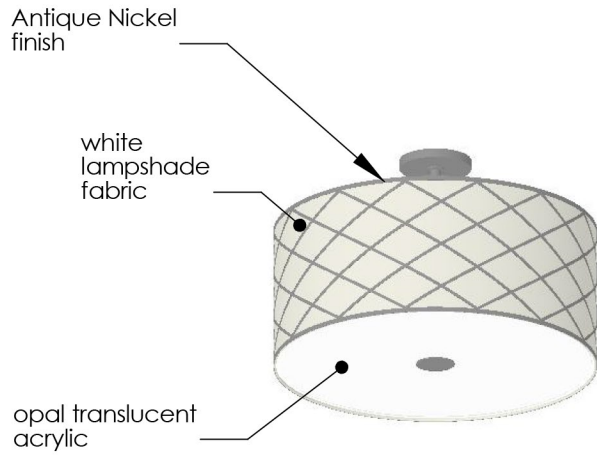

TOP BRASS LIGHTING

Top Brass # C1165
Nov 28, 2016