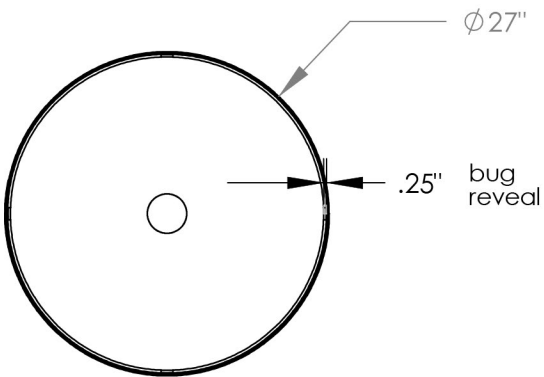

TOP BRASS LIGHTING

Top Brass # C1165
Nov 28, 2016