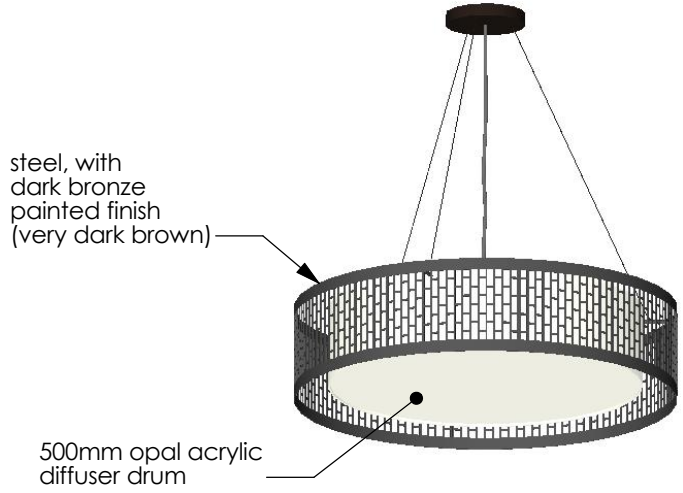

TOP BRASS LIGHTING

Top Brass # C1169
May 12, 2018
by Kirk Laughton