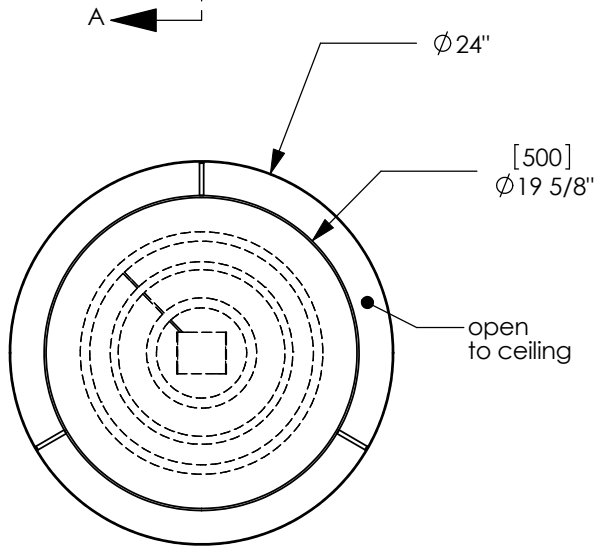

TOP BRASS LIGHTING

Top Brass # C1169
May 12, 2018
by Kirk Laughton