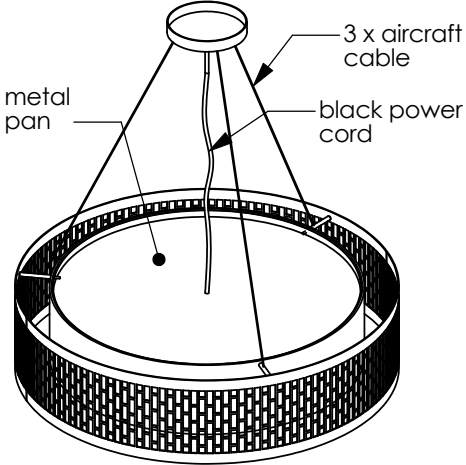

TOP BRASS LIGHTING

Top Brass # C1169
May 12, 2018
by Kirk Laughton