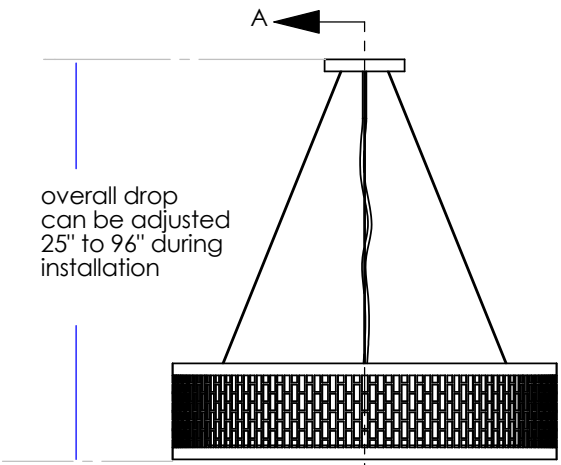

TOP BRASS LIGHTING

Top Brass # C1169
May 12, 2018
by Kirk Laughton