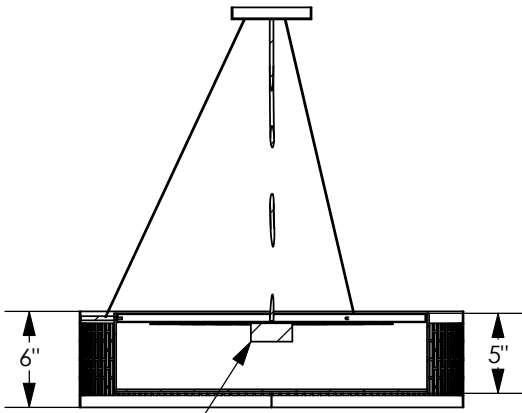

TOP BRASS LIGHTING

Top Brass # C1169
May 12, 2018
by Kirk Laughton