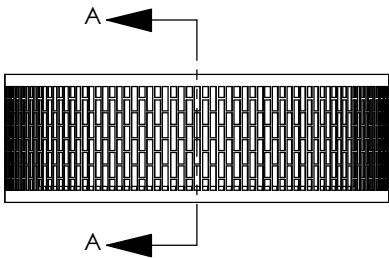

TOP BRASS LIGHTING

steel, with
Dark Oxide
finish

opal acrylic
diffuser at
bottom

off-white handkerchief
linen (shade fabric)
at side

SECTION A-A

120v, 35w dedicated LED
emitter 2700K, 0-10v dimming

Top Brass # C1169.02
July 9, 2019
kirk.laughton@topbrasslighting.com