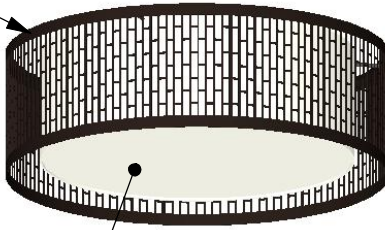

TOP BRASS LIGHTING

steel, with
Dark Oxide
finish

opal acrylic
diffuser at
bottom

off-white handkerchief
linen (shade fabric)
at side

SECTION A-A

120v, 35w dedicated LED
emitter 2700K, 0-10v dimming

Top Brass # C1169.02
July 9, 2019
kirk.laughton@topbrasslighting.com