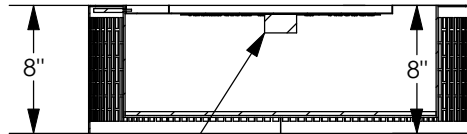

TOP BRASS LIGHTING

steel, with
Dark Oxide
finish

opal acrylic
diffuser at
bottom

off-white handkerchief
linen (shade fabric)
at side

SECTION A-A

120v, 35w dedicated LED
emitter 2700K, 0-10v dimming

Top Brass # C1169.02
July 9, 2019
kirk.laughton@topbrasslighting.com