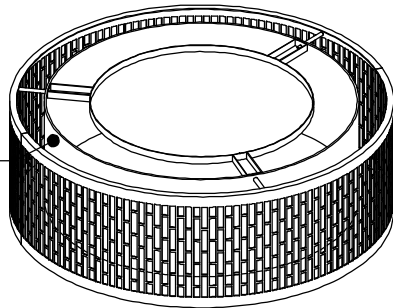

TOP BRASS LIGHTING

steel, with
Dark Oxide
finish

opal acrylic
diffuser at
bottom

off-white handkerchief
linen (shade fabric)
at side

SECTION A-A

120v, 35w dedicated LED
emitter 2700K, 0-10v dimming

Top Brass # C1169.02
July 9, 2019
kirk.laughton@topbrasslighting.com