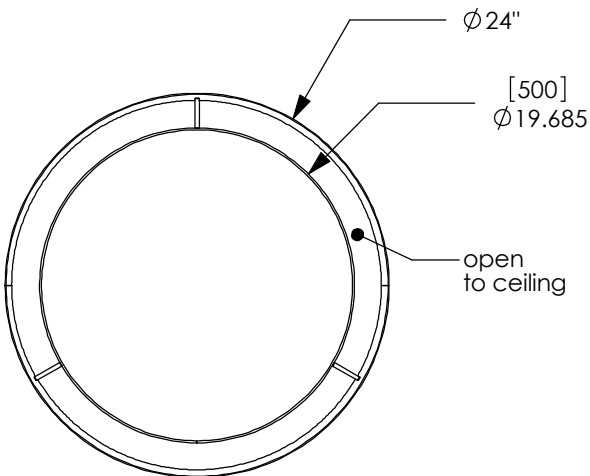

TOP BRASS LIGHTING

steel, with
Dark Oxide
finish

opal acrylic
diffuser at
bottom

off-white handkerchief
linen (shade fabric)
at side

SECTION A-A

120v, 35w dedicated LED
emitter 2700K, 0-10v dimming

Top Brass # C1169.02
July 9, 2019
kirk.laughton@topbrasslighting.com