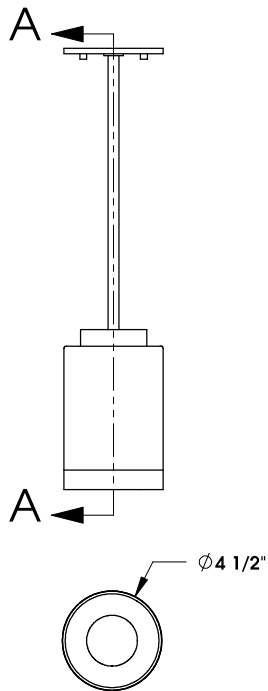

TOP BRASS LIGHTING

PENDANT C1170

in Brushed Nickel finish with frosted glass shade with clear rim,
medium base socket, UL for 15w. 120v LED bulb (by others)

Top Brass Lighting, 1719 Whitehead Rd, Baltimore, MD 21207
kirk.laughton@topbrasslighting.com ph: 410-298-8100