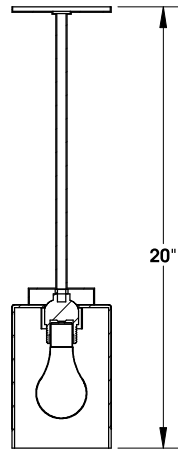

TOP BRASS LIGHTING

PENDANT C1170

in Brushed Nickel finish with frosted glass shade with clear rim,
medium base socket, UL for 15w. 120v LED bulb (by others)

Top Brass Lighting, 1719 Whitehead Rd, Baltimore, MD 21207
kirk.laughton@topbrasslighting.com ph: 410-298-8100