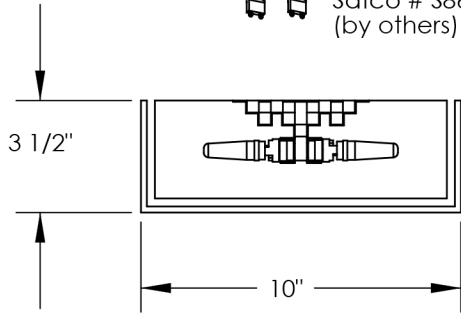

TOP BRASS LIGHTING

G9-base LED bulbs
120v, 4w, 3000K dimable
Satco # S8682
(by others)

translucent
faux
onyx

opal
acrylic
diffuser

Bronze painted finish

3/8" square
metal tubes

C1186 by Top Brass
Jan 24, 2019
kirk.laughton@topbrasslighting.com