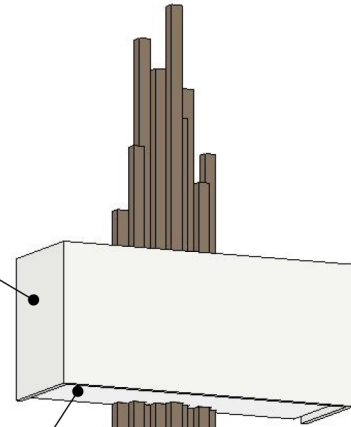

TOP BRASS LIGHTING

G9-base LED bulbs
120v, 4w, 3000K dimable
Satco # S8682
(by others)

translucent
faux
onyx

opal
acrylic
diffuser

Bronze painted finish

3/8" square
metal tubes

C1186 by Top Brass
Jan 24, 2019
kirk.laughton@topbrasslighting.com