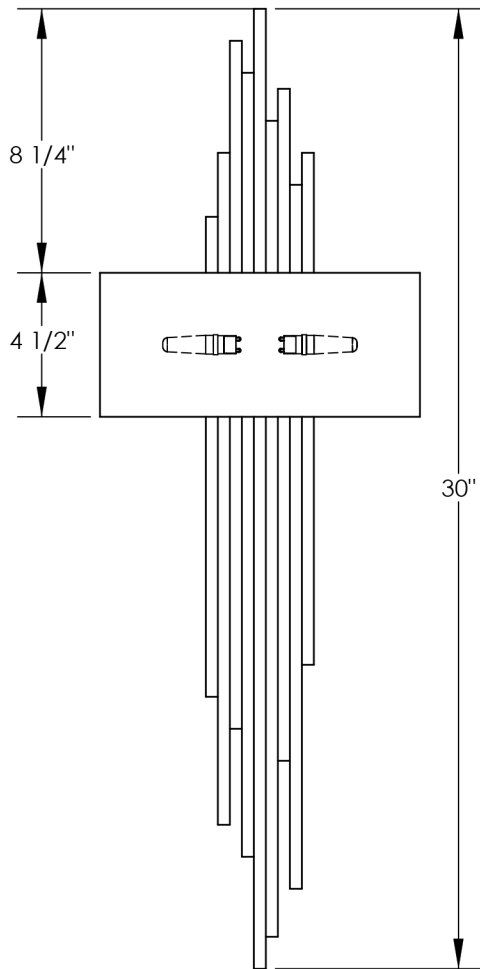

TOP BRASS LIGHTING

G9-base LED bulbs
120v, 4w, 3000K dimable
Satco # S8682
(by others)

translucent
faux
onyx

opal
acrylic
diffuser

Bronze painted finish

3/8" square
metal tubes

C1186 by Top Brass
Jan 24, 2019
kirk.laughton@topbrasslighting.com