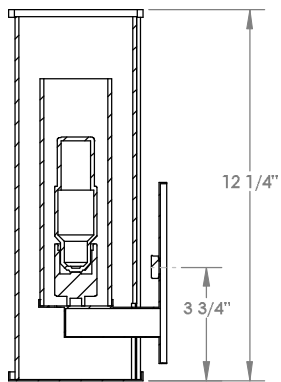

# TOP BRASS LIGHTING

SECTION A-A

TROON NORTH SCONCE C1228  
Dark Bronze painted finish, with clear and frosted glass  
shades, one medium base socket.  
Suggested bulb: GE # 66256, 5.5w.

Top Brass Lighting, 1719 Whitehead Rd, Baltimore, MD 21207  
sales@topbrasslighting.com ph: 410-298-8100