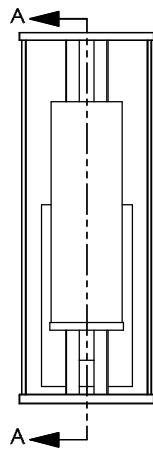

# TOP BRASS LIGHTING

SECTION A-A

TROON NORTH SCONCE C1228  
Dark Bronze painted finish, with clear and frosted glass  
shades, one medium base socket.  
Suggested bulb: GE # 66256, 5.5w.

Top Brass Lighting, 1719 Whitehead Rd, Baltimore, MD 21207  
sales@topbrasslighting.com ph: 410-298-8100