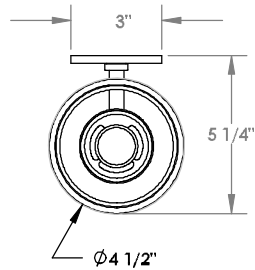

# TOP BRASS LIGHTING

SECTION A-A

TROON NORTH SCONCE C1228  
Dark Bronze painted finish, with clear and frosted glass  
shades, one medium base socket.  
Suggested bulb: GE # 66256, 5.5w.

Top Brass Lighting, 1719 Whitehead Rd, Baltimore, MD 21207  
sales@topbrasslighting.com ph: 410-298-8100