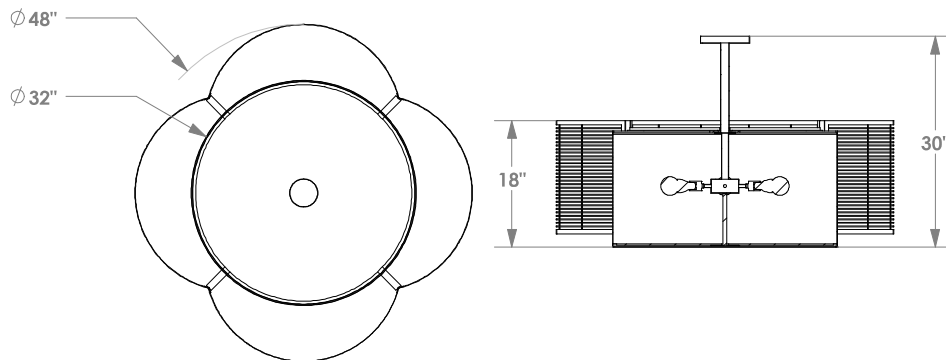

TOP BRASS LIGHTING

SHAMROCK PENDANT C1230
shown in Medium Antique Brass painted finish,
with shade in Medium Weight Linen, and opal acrylic diffuser.
UL for 4 medium base sockets for 25w. CFL or LED bulbs.
48" diameter x 18" tall, 30" overall drop.